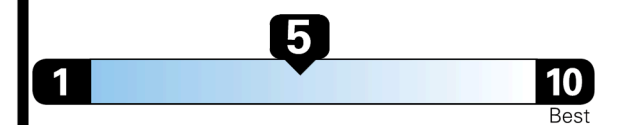

Fuel Economy & Greenhouse Gas Rating (tailpipe only)