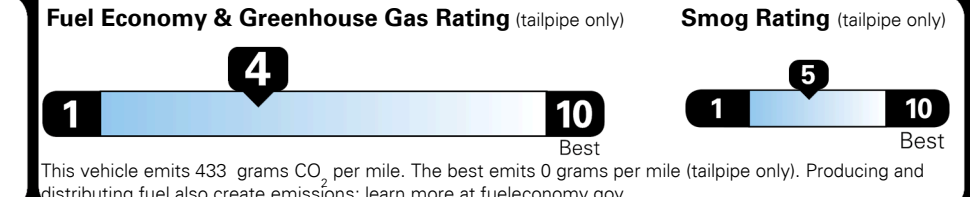

Inland Freight & Handling : \$1,495.00

TOTAL PRICE: \$67,195.00

EPA DOT Fuel Economy and Environment

Gasoline Vehicle

Fuel Economy

21 MPG
combined city/hwy

18 MPG
city

25 MPG
highway

4.8 gallons per 100 miles

Small SUVs range from 14 to 125 MPG. The best vehicle rates 146 MPGe.

You spend \$6,250
more in fuel costs over 5 years
compared to the average new vehicle.

Annual fuel cost \$2,950