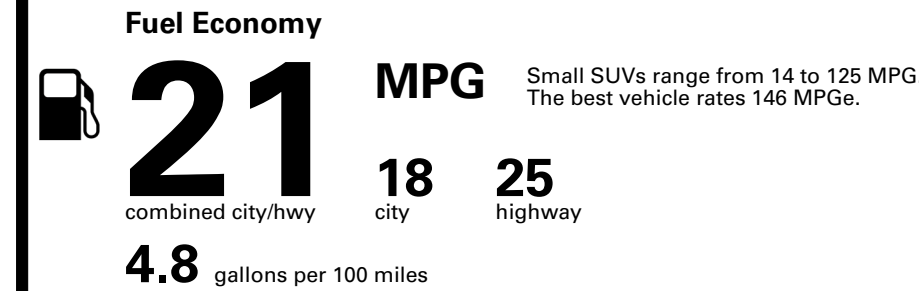

Inland Freight & Handling : \$1,495.00

TOTAL PRICE: \$73,880.00

EPA DOT Fuel Economy and Environment

Gasoline Vehicle

You spend \$6,250
more in fuel costs over 5 years
compared to the average new vehicle.

Annual fuel cost \$2,950

Fuel Economy & Greenhouse Gas Rating (tailpipe only)

Smog Rating (tailpipe only)

This vehicle emits 433 grams CO₂ per mile. The best emits 0 grams per mile (tailpipe only). Producing and distributing fuel also create emissions; learn more at fueleconomy.gov.