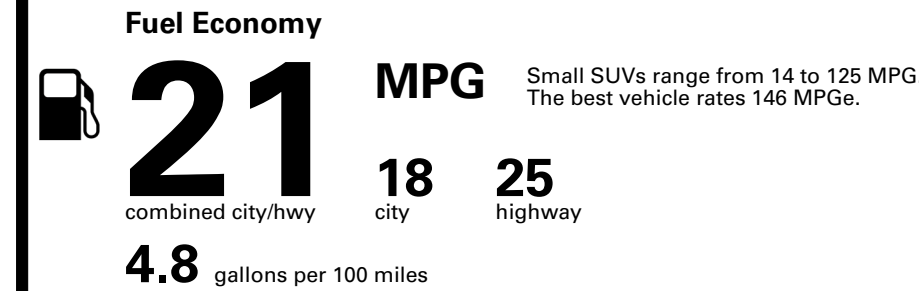

SPORT PRESTIGE FEATURES

- Carbon Fiber Trim
- Heated 2nd Row Seats (Outboard)
- Manual Rear Side Sunshades
- 3-Zone Climate Control
- Head-Up Display
- Nappa Leather Seating Surfaces w/ Microfiber Suede Headliner
- Remote Smart Parking Assist
- 21-inch Alloy Wheels with All-Season tires

ADDITIONAL STANDARD FEATURES

- Carpeted Floor Mats

Full Tank of Gas

GENESIS WARRANTY

- 5-year / 60,000-mile New Vehicle Warranty*
- 10-year / 100,000-mile Powertrain Warranty*
- 7-year / Unlimited-mile Anti-perforation Warranty*
- * Limited warranties, see dealer for details

Manufacturer's Suggested Retail Price: $71,095.00

ADDED FEATURES:

- *CERES BLUE(ASA) Paint $650.00
- Accessories
- *Roof Rack Cross Bars $520.00
- *Cargo Mat, Up Seatback $200.00
- *First Aid Kit $65.00
- *Cargo Blocks $40.00
- *NFC Key Card $30.00

SOLD TO: MD710
GENESIS OF ANNAPOLIS
935 WEST STREET
ANNAPOLIS MD 21401

SHIPPED TO: MD710

VIN: 5NMMEDTC7TH066582	EXTERIOR COLOR: CERES BLUE	INTERIOR/SEAT COLOR: VANILLA BEIGE/OBSIDIAN
MODEL: 7S8AAJ9GW5A5	PORT OF ENTRY: MA	TRANSPORT: TRUCK
EMISSIONS: This vehicle is certified to meet emission requirements in all 50 states		ACCESSORY WEIGHT: 16 lbs./ 7 kgs.

Inland Freight & Handling : $1,495.00

TOTAL PRICE: $74,095.00

EPA DOT Fuel Economy and Environment

Gasoline Vehicle

You spend $6,250
more in fuel costs over 5 years
compared to the average new vehicle.

Annual fuel cost $2,950

Fuel Economy & Greenhouse Gas Rating (tailpipe only)

Smog Rating (tailpipe only)

This vehicle emits 433 grams CO₂ per mile. The best emits 0 grams per mile (tailpipe only). Producing and distributing fuel also create emissions; learn more at fueleconomy.gov.

Actual results will vary for many reasons, including driving conditions and how you drive and maintain your vehicle. The average new vehicle gets 29 MPG and costs $8,500 to fuel over 5 years. Cost estimates are based on 15,000 miles per year at $ 4.15 per gallon. MPG is miles per gasoline gallon equivalent. Vehicle emissions are a significant cause of climate change and smog.

fueleconomy.gov

Calculate personalized estimates and compare vehicles

GOVERNMENT 5-STAR SAFETY RATINGS

Overall Vehicle Score ★ ★ ★ ★ ★

Based on the combined rating of frontal, side and rollover. Should ONLY be compared to other vehicles of similar size and weight.

Frontal Crash	Driver Passenger	★ ★ ★ ★ ★

Based on the risk of injury in a frontal impact. Should ONLY be compared to other vehicles of similar size and weight.

Side Crash	Front seat Rear seat	★ ★ ★ ★ ★

Based on the risk of injury in a side impact.

Rollover ★ ★ ★ ★

Based on the risk of rollover in a single-vehicle crash.

Star ratings range from 1 to 5 stars (★★★★★) with 5 being the highest.

Source: National Highway Traffic Safety Administration (NHTSA).

www.safercar.gov or 1-888-327-4236

Manufacturer's suggested retail price includes manufacturer's recommended pre-delivery service. Gasoline license and title fees state and local taxes and dealer installed options and accessories are not included in the manufacturer's suggested retail price. This label has been affixed to this vehicle by Genesis Motor America, pursuant to the requirements of 15 U.S.C. 1231 et seq. which prohibits its removal or alteration prior to delivery to the ultimate purchaser.

PARTS CONTENT INFORMATION

FOR VEHICLES IN THIS CARLINE: U.S./CANADIAN PARTS CONTENT: 26 %

MAJOR SOURCES OF FOREIGN PARTS CONTENT: KOREA: 64 %

FOR THIS VEHICLE: FINAL ASSEMBLY POINT: MONTGOMERY, ALABAMA

COUNTRY OF ORIGIN:

ENGINE: KOREA TRANSMISSION: KOREA

Note: Parts content does not include final assembly, distribution, or other non-parts costs.