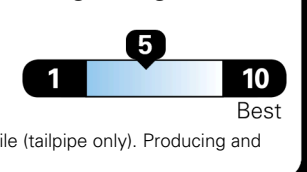

Actual results will vary for many reasons, including driving conditions and how you drive and maintain your vehicle. The average new vehicle gets 29 MPG and costs $8,500 to fuel over 5 years. Cost estimates are based on 15,000 miles per year at $ 4.15 per gallon. MPGe is miles per gasoline gallon equivalent. Vehicle emissions are a significant cause of climate change and smog.

fueleconomy.gov

Calculate personalized estimates and compare vehicles