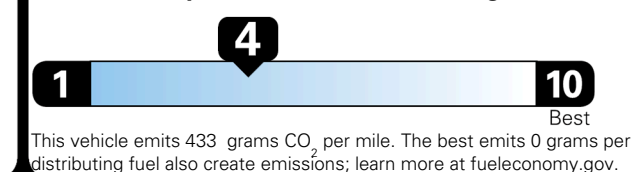

Inland Freight & Handling : \$1,495.00

TOTAL PRICE: \$73,800.00

EPA DOT Fuel Economy and Environment

Gasoline Vehicle

Fuel Economy

21 MPG
combined city/hwy

18 MPG
city

25 MPG
highway

4.8 gallons per 100 miles

Small SUVs range from 14 to 125 MPG. The best vehicle rates 146 MPGe.

You spend \$6,250
more in fuel costs over 5 years
compared to the average new vehicle.

Annual fuel cost \$2,950

Fuel Economy & Greenhouse Gas Rating (tailpipe only)

Smog Rating (tailpipe only)

Actual results will vary for many reasons, including driving conditions and how you drive and maintain your vehicle. The average new vehicle gets 29 MPG and costs \$8,500 to fuel over 5 years. Cost estimates are based on 15,000 miles per year at \$ 4.15 per gallon. MPGe is miles per gasoline gallon equivalent. Vehicle emissions are a significant cause of climate change and smog.