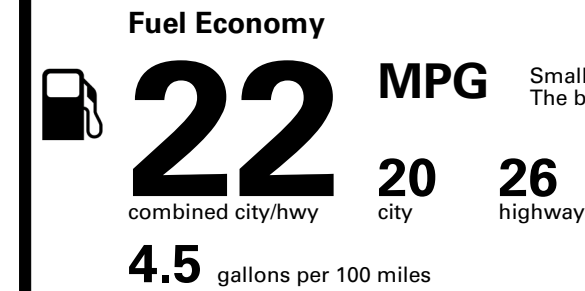

Inland Freight & Handling : \$1,495.00

TOTAL PRICE: \$62,820.00

EPA DOT Fuel Economy and Environment

Gasoline Vehicle

Small SUVs range from 14 to 125 MPG. The best vehicle rates 146 MPGe.

You spend \$5,750
more in fuel costs over 5 years
compared to the average new vehicle.