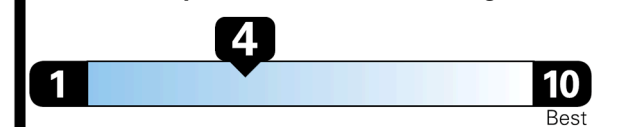

Smog Rating (tailpipe only)