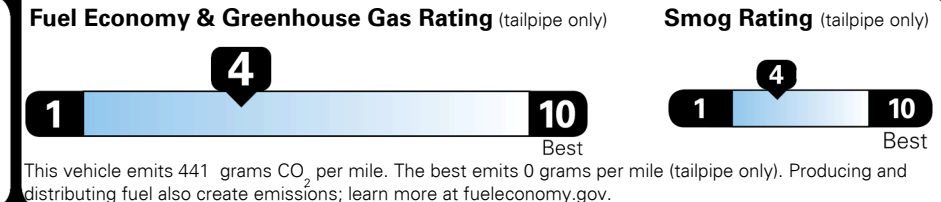

Full Tank of Gas

GENESIS WARRANTY

- 5-year/60,000-mile New Vehicle Warranty*
- 10-year/100,000-mile Powertrain Warranty*
- 7-year/Unlimited-mile Anti-perforation Warranty*
- Limited warranties, see dealer for details

Manufacturer's Suggested Retail Price: $103,000.00

ADDED FEATURES:

- *SAVILE SILVER(SSS) Paint $650.00
- Accessories
- *Cargo Mat $200.00
- *First Aid Kit $65.00
- *NFC Card $30.00

SOLD TO: VA707 SHIPPED TO: VA707
GENESIS OF VIRGINIA BEACH
3736 SENTARA WAY
VIRGINIA BEACH VA 23452

VIN: KMTFC4SD2TU058828	EXTERIOR COLOR: SAVILE SILVER	INTERIOR/SEAT COLOR: DUNE BEIGE/VELVET
MODEL: T1462A65	PORT OF ENTRY: PH	TRANSPORT: TRUCK
EMISSIONS: This vehicle is certified to meet emission requirements in all 50 states		ACCESSORY WEIGHT: 9 lbs./ 4 kgs.

Inland Freight & Handling : $1,495.00

TOTAL PRICE: $105,440.00

EPA DOT Fuel Economy and Environment

Gasoline Vehicle

Fuel Economy

20 MPG
combined city/hwy

17 city
24 highway

5.0 gallons per 100 miles

Large Cars range from 14 to 146 MPG. The best vehicle rates 146 MPGe.

You spend $7,000
more in fuel costs over 5 years compared to the average new vehicle.

Annual fuel cost $3,100

Actual results will vary for many reasons, including driving conditions and how you drive and maintain your vehicle. The average new vehicle gets 29 MPG and costs $8,500 to fuel over 5 years. Cost estimates are based on 15,000 miles per year at $ 4.15 per gallon. MPGe is miles per gasoline gallon equivalent. Vehicle emissions are a significant cause of climate change and smog.

fueleconomy.gov
Calculate personalized estimates and compare vehicles

GOVERNMENT 5-STAR SAFETY RATINGS

This vehicle has not been rated by the government for overall vehicle score, frontal crash, side crash or rollover risk.

Source: National Highway Traffic Safety Administration (NHTSA).
www.safercar.gov or 1-888-327-4236

Manufacturer's suggested retail price includes manufacturer's recommended pre-delivery service. Gasoline license and title fees state and local taxes and dealer installed options and accessories are not included in the manufacturer's suggested retail price. This label has been affixed to this vehicle by Genesis Motor America, pursuant to the requirements of 15 U.S.C. 1231 et seq. which prohibits its removal or alteration prior to delivery to the ultimate purchaser.

PARTS CONTENT INFORMATION

FOR VEHICLES IN THIS CARLINE: U.S./CANADIAN PARTS CONTENT: 2 %
MAJOR SOURCES OF FOREIGN PARTS CONTENT: KOREA: 85 %
FOR THIS VEHICLE: FINAL ASSEMBLY POINT: ULSAN, KOREA
COUNTRY OF ORIGIN:
ENGINE: KOREA TRANSMISSION: KOREA
Note: Parts content does not include final assembly, distribution, or other non-parts costs.