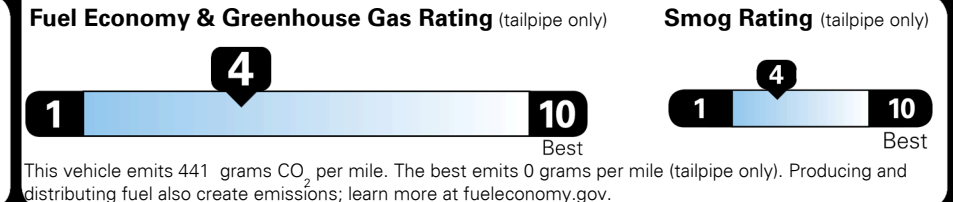

- 12.3" HD Screen Navigation System w/ AM/FM/HD Radio™
- SiriusXM® Radio w/ 90-day trial subscription; Not Available in AK & HI
- Wireless Apple CarPlay® & Android Auto™
- Bang & Olufsen® 3D Premium Audio
- Active Noise Control
- Genesis Digital Key
- Wireless Device Charger - Front & Rear
- Fingerprint Authentication

Full Tank of Gas

GENESIS WARRANTY

- 5-year/60,000-mile New Vehicle Warranty*
- 10-year/100,000-mile Powertrain Warranty*
- 7-year/Unlimited-mile Anti-perforation Warranty*
- Limited warranties, see dealer for details

Manufacturer's Suggested Retail Price: $103,000.00

ADDED FEATURES:

- *MAKALU GRAY(NCM) Paint $650.00

SOLD TO: VA707
GENESIS OF VIRGINIA BEACH
3736 SENTARA WAY
VIRGINIA BEACH VA 23452

SHIPPED TO: VA707

Inland Freight & Handling : $1,495.00

VIN: KMTFC4SD5TU058788	EXTERIOR COLOR: MAKALU GRAY	INTERIOR/SEAT COLOR: BORDEAUX
MODEL: T1462A65	PORT OF ENTRY: PH	TRANSPORT: TRUCK
EMISSIONS: This vehicle is certified to meet emission requirements in all 50 states		ACCESSORY WEIGHT: 1 lbs./ 1 kgs.

TOTAL PRICE: $105,145.00

EPA DOT Fuel Economy and Environment

Gasoline Vehicle

Fuel Economy

20 MPG
combined city/hwy

17 city
24 highway

5.0 gallons per 100 miles

Large Cars range from 14 to 146 MPG. The best vehicle rates 146 MPG.

You spend $7,000
more in fuel costs over 5 years compared to the average new vehicle.

Annual fuel cost $3,100

Actual results will vary for many reasons, including driving conditions and how you drive and maintain your vehicle. The average new vehicle gets 29 MPG and costs $8,500 to fuel over 5 years. Cost estimates are based on 15,000 miles per year at $ 4.15 per gallon. MPG is miles per gasoline gallon equivalent. Vehicle emissions are a significant cause of climate change and smog.

fueleconomy.gov
Calculate personalized estimates and compare vehicles

GOVERNMENT 5-STAR SAFETY RATINGS

This vehicle has not been rated by the government for overall vehicle score, frontal crash, side crash or rollover risk.

Source: National Highway Traffic Safety Administration (NHTSA).
www.safercar.gov or 1-888-327-4236

Manufacturer's suggested retail price includes manufacturer's recommended pre-delivery service. Gasoline license and title fees state and local taxes and dealer installed options and accessories are not included in the manufacturer's suggested retail price. This label has been affixed to this vehicle by Genesis Motor America, pursuant to the requirements of 15 U.S.C. 1231 et seq. which prohibits its removal or alteration prior to delivery to the ultimate purchaser.

PARTS CONTENT INFORMATION

FOR VEHICLES IN THIS CARLINE: U.S./CANADIAN PARTS CONTENT: 2 %

MAJOR SOURCES OF FOREIGN PARTS CONTENT: KOREA: 85 %

FOR THIS VEHICLE: FINAL ASSEMBLY POINT: ULSAN, KOREA

COUNTRY OF ORIGIN:

ENGINE: KOREA TRANSMISSION: KOREA

Note: Parts content does not include final assembly, distribution, or other non-parts costs.