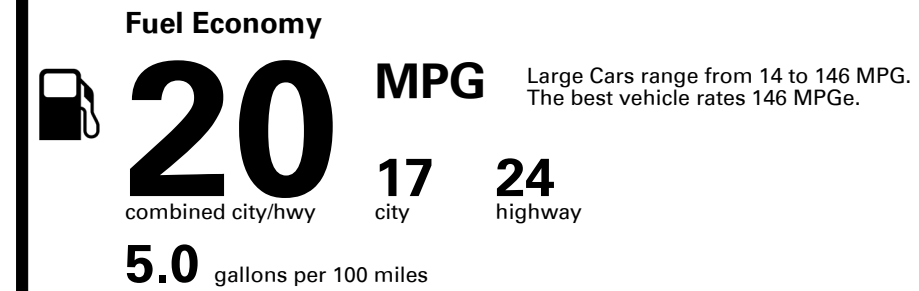

SHIPPED TO: VA707

Inland Freight & Handling : \$1,495.00

VIN: KMTFD4SD1TU058235	EXTERIOR COLOR: VIK BLACK	INTERIOR/SEAT COLOR: OBSIDIAN BLACK/OBSIDIAN
MODEL: T14B2A65	PORT OF ENTRY: PH	TRANSPORT: TRUCK
EMISSIONS: This vehicle is certified to meet emission requirements in all 50 states		ACCESSORY WEIGHT: 9 lbs./ 4 kgs.

TOTAL PRICE: \$108,190.00

EPA DOT Fuel Economy and Environment

Gasoline Vehicle

You spend \$7,000
more in fuel costs over 5 years compared to the average new vehicle.

Annual fuel cost \$3,100

Fuel Economy & Greenhouse Gas Rating (tailpipe only)