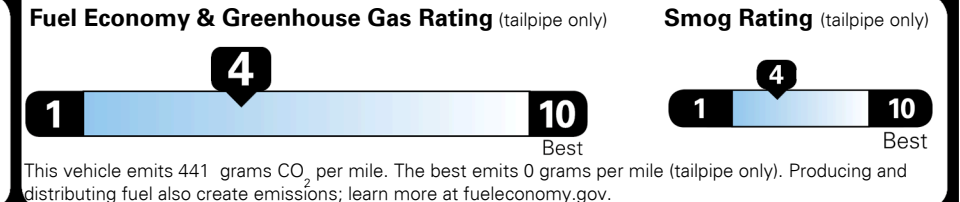

PRESTIGE BLACK FEATURES

- 21" Black Alloy Wheels w/ Floating Center Caps
- Dark Headlamp Bezels, Exterior Trim, & Badging
- Semi-Aniline Leather Seating Surfaces
- Dark Interior Trim w/ Black Ash Wood

Full Tank of Gas

GENESIS WARRANTY

- 5-year/60,000-mile New Vehicle Warranty*
- 10-year/100,000-mile Powertrain Warranty*
- 7-year/Unlimited-mile Anti-perforation Warranty*
- Limited warranties, see dealer for details

Manufacturer's Suggested Retail Price: $105,750.00

ADDED FEATURES:

- *VIK BLACK(PH3) Paint $650.00
- Accessories
- *Cargo Mat $170.00
- *Roadside Assistance Kit $105.00
- *NFC Card $30.00

SOLD TO: VA707 SHIPPED TO: VA707
GENESIS OF VIRGINIA BEACH
2865 VIRGINIA BEACH BLVD
VIRGINIA BEACH VA 23452

VIN: KMTFD4SD6TU055489	EXTERIOR COLOR: VIK BLACK	INTERIOR/SEAT COLOR: OBSIDIAN BLACK/OBSIDIAN
MODEL: T14B2A65	PORT OF ENTRY: PH	TRANSPORT: TRUCK
EMISSIONS: This vehicle is certified to meet emission requirements in all 50 states		ACCESSORY WEIGHT: 9 lbs./ 4 kgs.

Inland Freight & Handling : $1,495.00

TOTAL PRICE: $108,200.00

310 A 2386QTURAN 3

EPA DOT Fuel Economy and Environment

Gasoline Vehicle

Fuel Economy

20 MPG
combined city/hwy

17 MPG
city

24 MPG
highway

5.0 gallons per 100 miles

Large Cars range from 14 to 146 MPG. The best vehicle rates 146 MPGe.

You spend $7,000
more in fuel costs over 5 years
compared to the average new vehicle.

Annual fuel cost $3,100

Actual results will vary for many reasons, including driving conditions and how you drive and maintain your vehicle. The average new vehicle gets 29 MPG and costs $8,500 to fuel over 5 years. Cost estimates are based on 15,000 miles per year at $ 4.15 per gallon. MPGe is miles per gasoline gallon equivalent. Vehicle emissions are a significant cause of climate change and smog.

fueleconomy.gov
Calculate personalized estimates and compare vehicles

GOVERNMENT 5-STAR SAFETY RATINGS

This vehicle has not been rated by the government for overall vehicle score, frontal crash, side crash or rollover risk.

Source: National Highway Traffic Safety Administration (NHTSA).
www.safercar.gov or 1-888-327-4236

Manufacturer's suggested retail price includes manufacturer's recommended pre-delivery service. Gasoline license and title fees state and local taxes and dealer installed options and accessories are not included in the manufacturer's suggested retail price. This label has been affixed to this vehicle by Genesis Motor America, pursuant to the requirements of 15 U.S.C. 1231 et seq. which prohibits its removal or alteration prior to delivery to the ultimate purchaser.

PARTS CONTENT INFORMATION

FOR VEHICLES IN THIS CARLINE: U.S./CANADIAN PARTS CONTENT: 2 %

MAJOR SOURCES OF FOREIGN PARTS CONTENT: KOREA: 85 %

FOR THIS VEHICLE: FINAL ASSEMBLY POINT: ULSAN, KOREA

COUNTRY OF ORIGIN:

ENGINE: KOREA TRANSMISSION: KOREA

Note: Parts content does not include final assembly, distribution, or other non-parts costs.