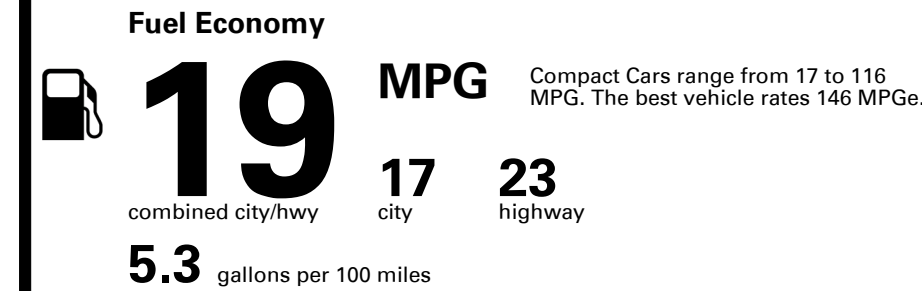

PRESTIGE GRAPHITE FEATURES

- Nappa Leather Seating Surfaces
- Microfiber Suede Headliner
- 19-inch Alloy Wheels w/ Michelin Pilot Sport 4 Tires
- Summer tires not for use in cold, icy, or snowy conditions
- 3D Digital Gauge Cluster w/ Unique Graphics
- Electronically Controlled Suspension
- Power Trunk w/ Hands-Free Auto Open

Additional Standard Features

- Carpeted Floor Mats

Full Tank of Gas

GENESIS WARRANTY

- 5-year / 60,000-mile New Vehicle Warranty*
- 10-year / 100,000-mile Powertrain Warranty*
- 7-year / Unlimited-mile Anti-perforation Warranty*
- Limited warranties, see dealer for details

Manufacturer's Suggested Retail Price: $58,900.00

ADDED FEATURES:

Accessories

- *First Aid Kit $65.00
- *NFC Key Card $30.00
- *Bumper Applique $90.00

SOLD TO: VA707
GENESIS OF VIRGINIA BEACH
3736 SENTARA WAY
VIRGINIA BEACH VA 23452

SHIPPED TO: VA707

Inland Freight & Handling : $1,395.00

VIN: KMTG24SE2TU170786	EXTERIOR COLOR: VATNA GRAY	INTERIOR/SEAT COLOR: ULTRAMARINE
MODEL: R0482A65	PORT OF ENTRY: PH	TRANSPORT: TRUCK
EMISSIONS: This vehicle is certified to meet emission requirements in all 50 states		ACCESSORY WEIGHT: 2 lbs./ 1 kgs.

TOTAL PRICE: $60,480.00

EPA DOT Fuel Economy and Environment

Gasoline Vehicle

You spend $8,000
more in fuel costs over 5 years
compared to the average new vehicle.

Annual fuel cost $3,300

Fuel Economy & Greenhouse Gas Rating (tailpipe only)

Smog Rating (tailpipe only)

This vehicle emits 466 grams CO₂ per mile. The best emits 0 grams per mile (tailpipe only). Producing and distributing fuel also create emissions; learn more at fueleconomy.gov.

Actual results will vary for many reasons, including driving conditions and how you drive and maintain your vehicle. The average new vehicle gets 29 MPG and costs $8,500 to fuel over 5 years. Cost estimates are based on 15,000 miles per year at $ 4.15 per gallon. MPGe is miles per gasoline gallon equivalent. Vehicle emissions are a significant cause of climate change and smog.

fueleconomy.gov

Calculate personalized estimates and compare vehicles

GOVERNMENT 5-STAR SAFETY RATINGS

This vehicle has not been rated by the government for overall vehicle score, frontal crash, side crash or rollover risk.

Source: National Highway Traffic Safety Administration (NHTSA).
www.safercar.gov or 1-888-327-4236

Manufacturer's suggested retail price includes manufacturer's recommended pre-delivery service. Gasoline license and title fees state and local taxes and dealer installed options and accessories are not included in the manufacturer's suggested retail price. This label has been affixed to this vehicle by Genesis Motor America, pursuant to the requirements of 15 U.S.C. 1231 et seq. which prohibits its removal or alteration prior to delivery to the ultimate purchaser.

PARTS CONTENT INFORMATION

FOR VEHICLES IN THIS CARLINE: U.S./CANADIAN PARTS CONTENT: 5 %

MAJOR SOURCES OF FOREIGN PARTS CONTENT: KOREA: 80 %

FOR THIS VEHICLE: FINAL ASSEMBLY POINT: ULSAN, KOREA

COUNTRY OF ORIGIN:

ENGINE: KOREA TRANSMISSION: KOREA

Note: Parts content does not include final assembly, distribution, or other non-parts costs.