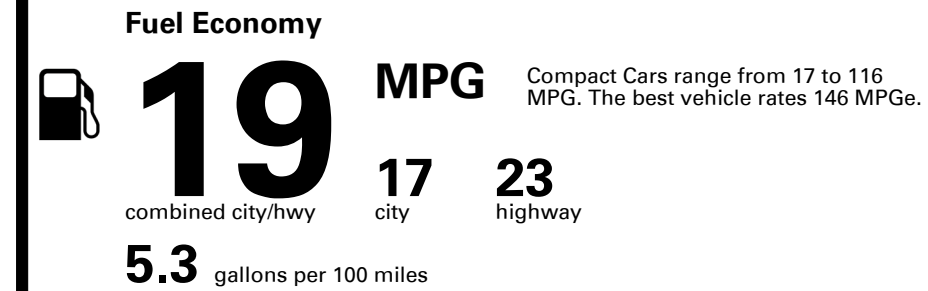

Inland Freight & Handling : \$1,395.00

TOTAL PRICE: \$60,495.00

54 A 0456QASIAN

EPA DOT Fuel Economy and Environment

Gasoline Vehicle

You spend \$8,000
more in fuel costs over 5 years
compared to the average new vehicle.

Annual fuel cost \$3,300

Fuel Economy & Greenhouse Gas Rating (tailpipe only)

Smog Rating (tailpipe only)

This vehicle emits 466 grams CO₂ per mile. The best emits 0 grams per mile (tailpipe only). Producing and distributing fuel also create emissions; learn more at fueleconomy.gov.