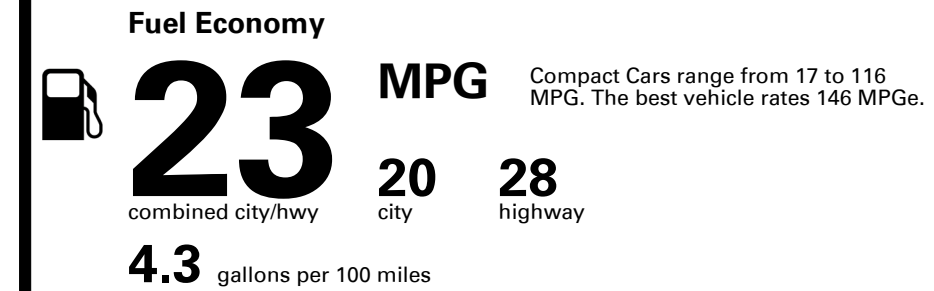

PRESTIGE FEATURES

- Aluminum Trim
- Wide Sunroof
- Parking Distance Warning
- Power-Folding Outside Mirrors w/ Genesis Logo Puddle Lamps
- Leather Seating Surfaces
- Power Front Passenger Seat w/ Power Lumbar
- Integrated Memory System
- Ventilated Front Seats
- Lexicon® Premium Audio
- Wireless Phone Charger
- Surround View Monitor / Blind Spot Monitor

Additional Standard Features

- Carpeted Floor Mats

Full Tank of Gas

GENESIS WARRANTY

- 5-year / 60,000-mile New Vehicle Warranty*
- 10-year / 100,000-mile Powertrain Warranty*
- 7-year / Unlimited-mile Anti-perforation Warranty*
- Limited warranties, see dealer for details

Manufacturer's Suggested Retail Price: $50,450.00

ADDED FEATURES:

Accessories

- *Reversible Cargo Tray $195.00
- *First Aid Kit $65.00
- *All Season Fitted Liners $235.00

SOLD TO: VA707
GENESIS OF VIRGINIA BEACH
3736 SENTARA WAY
VIRGINIA BEACH VA 23452

SHIPPED TO: VA707

VIN: KMTG34SC1TU173576	EXTERIOR COLOR: VATNA GRAY	INTERIOR/SEAT COLOR: VANILLA BEIGE/VANILLA
MODEL: R0442A45	PORT OF ENTRY: PH	TRANSPORT: TRUCK
EMISSIONS: This vehicle is certified to meet emission requirements in all 50 states		ACCESSORY WEIGHT: 14 lbs./ 6 kgs.

Inland Freight & Handling : $1,395.00

TOTAL PRICE: $52,340.00

EPA DOT Fuel Economy and Environment

Gasoline Vehicle

You spend $5,000
more in fuel costs over 5 years
compared to the average new vehicle.

Annual fuel cost $2,700

Fuel Economy & Greenhouse Gas Rating (tailpipe only)

Smog Rating (tailpipe only)

This vehicle emits 385 grams CO₂ per mile. The best emits 0 grams per mile (tailpipe only). Producing and distributing fuel also create emissions; learn more at fueleconomy.gov.

Actual results will vary for many reasons, including driving conditions and how you drive and maintain your vehicle. The average new vehicle gets 29 MPG and costs $8,500 to fuel over 5 years. Cost estimates are based on 15,000 miles per year at $ 4.15 per gallon. MPGe is miles per gasoline gallon equivalent. Vehicle emissions are a significant cause of climate change and smog.

fueleconomy.gov

Calculate personalized estimates and compare vehicles

GOVERNMENT 5-STAR SAFETY RATINGS

This vehicle has not been rated by the government for overall vehicle score, frontal crash, side crash or rollover risk.

Source: National Highway Traffic Safety Administration (NHTSA).
www.safercar.gov or 1-888-327-4236

Manufacturer's suggested retail price includes manufacturer's recommended pre-delivery service. Gasoline license and title fees state and local taxes and dealer installed options and accessories are not included in the manufacturer's suggested retail price. This label has been affixed to this vehicle by Genesis Motor America, pursuant to the requirements of 15 U.S.C. 1231 et seq. which prohibits its removal or alteration prior to delivery to the ultimate purchaser.

PARTS CONTENT INFORMATION

FOR VEHICLES IN THIS CARLINE:	U.S./CANADIAN PARTS CONTENT:	5 %
MAJOR SOURCES OF FOREIGN PARTS CONTENT:	KOREA: 80 %	
FOR THIS VEHICLE:	FINAL ASSEMBLY POINT:	ULSAN, KOREA
	COUNTRY OF ORIGIN:	
ENGINE: KOREA	TRANSMISSION: KOREA	

Note: Parts content does not include final assembly, distribution, or other non-parts costs.