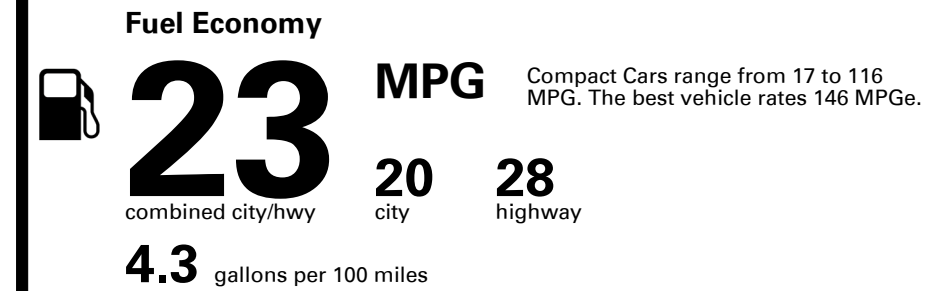

TOTAL PRICE: \$52,925.00

EPA DOT Fuel Economy and Environment

Gasoline Vehicle

You spend \$5,000
more in fuel costs over 5 years compared to the average new vehicle.

Annual fuel cost \$2,700

Fuel Economy & Greenhouse Gas Rating (tailpipe only)