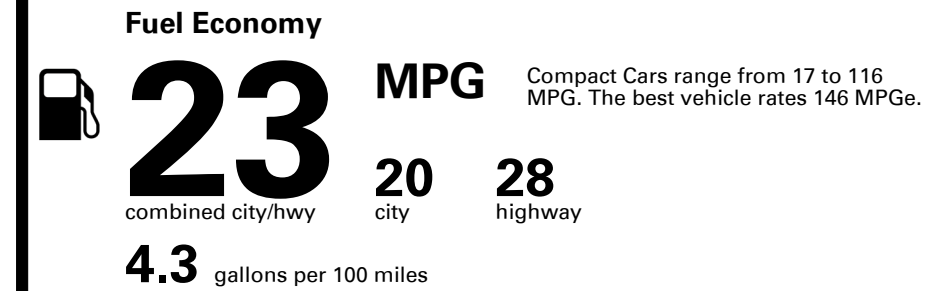

## EPA DOT Fuel Economy and Environment

Gasoline Vehicle

**You spend \$5,000**  
**more in fuel costs over 5 years**  
compared to the average new vehicle.

**Annual fuel cost \$2,700**