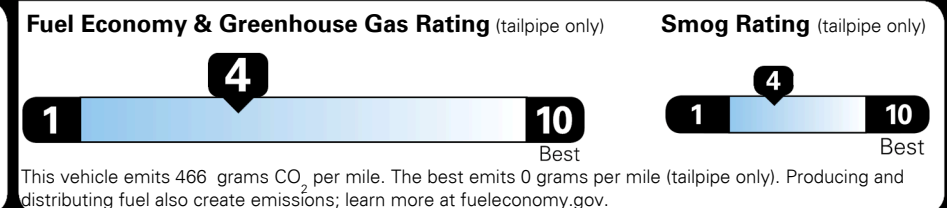

Actual results will vary for many reasons, including driving conditions and how you drive and maintain your vehicle. The average new vehicle gets 29 MPG and costs $8,500 to fuel over 5 years. Cost estimates are based on 15,000 miles per year at $ 4.15 per gallon. MPGe is miles per gasoline gallon equivalent. Vehicle emissions are a significant cause of climate change and smog.

fueleconomy.gov

Calculate personalized estimates and compare vehicles

GOVERNMENT 5-STAR SAFETY RATINGS

This vehicle has not been rated by the government for overall vehicle score, frontal crash, side crash or rollover risk.

Source: National Highway Traffic Safety Administration (NHTSA).
www.safercar.gov or 1-888-327-4236

Manufacturer's suggested retail price includes manufacturer's recommended pre-delivery service. Gasoline license and title fees state and local taxes and dealer installed options and accessories are not included in the manufacturer's suggested retail price. This label has been affixed to this vehicle by Genesis Motor America, pursuant to the requirements of 15 U.S.C. 1231 et seq. which prohibits its removal or alteration prior to delivery to the ultimate purchaser.

PARTS CONTENT INFORMATION

FOR VEHICLES IN THIS CARLINE: U.S./CANADIAN PARTS CONTENT: 5 %

MAJOR SOURCES OF FOREIGN PARTS CONTENT: KOREA: 80 %

FOR THIS VEHICLE: FINAL ASSEMBLY POINT: ULSAN, KOREA

COUNTRY OF ORIGIN:

ENGINE: KOREA TRANSMISSION: KOREA

Note: Parts content does not include final assembly, distribution, or other non-parts costs.