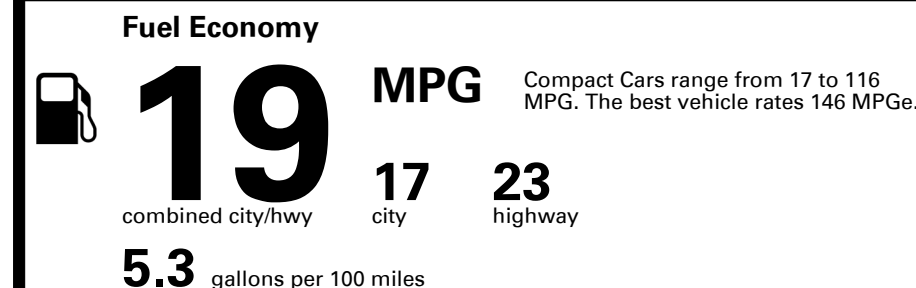

SOLD TO: VA707 SHIPPED TO: VA707
 GENESIS OF VIRGINIA BEACH
 3736 SENTARA WAY
 VIRGINIA BEACH VA 23452

VIN: KMTG54SE0TU171944	EXTERIOR COLOR: SAVILE SILVER	INTERIOR/SEAT COLOR: SEVILLA RED/OBSIDIAN
MODEL: R0472A65	PORT OF ENTRY: PH	TRANSPORT: TRUCK
EMISSIONS: This vehicle is certified to meet emission requirements in all 50 states		ACCESSORY WEIGHT: 10 lbs./ 5 kgs.

Inland Freight & Handling : \$1,395.00

TOTAL PRICE: \$58,105.00

EPA DOT Fuel Economy and Environment

Gasoline Vehicle

You spend \$8,000
 more in fuel costs over 5 years compared to the average new vehicle.