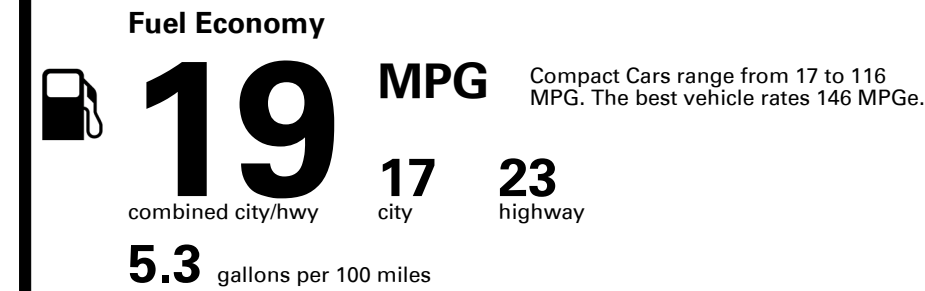

TOTAL PRICE: \$57,515.00

EPA DOT Fuel Economy and Environment

Gasoline Vehicle

You spend \$8,000
more in fuel costs over 5 years
compared to the average new vehicle.

Annual fuel cost \$3,300

Fuel Economy & Greenhouse Gas Rating (tailpipe only)