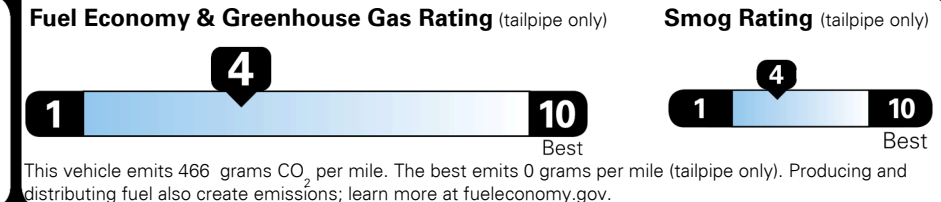

Additional Standard Features

- Carpeted Floor Mats

Full Tank of Gas

GENESIS WARRANTY

- 5-year / 60,000-mile New Vehicle Warranty*
- 10-year / 100,000-mile Powertrain Warranty*
- 7-year / Unlimited-mile Anti-perforation Warranty*
- Limited warranties, see dealer for details

Manufacturer's Suggested Retail Price: $55,600.00

ADDED FEATURES:

- *VIK BLACK(PH3) Paint $650.00
- Accessories
- *Reversible Cargo Tray $195.00
- *First Aid Kit $65.00
- *Mudguards $170.00
- *NFC Key Card $30.00

SOLD TO: VA707 SHIPPED TO: VA707
GENESIS OF VIRGINIA BEACH
3736 SENTARA WAY
VIRGINIA BEACH VA 23452

VIN: KMTG54SE5TU171860	EXTERIOR COLOR: VIK BLACK	INTERIOR/SEAT COLOR: SEVILLA RED/OBSIDIAN
MODEL: R0472A65	PORT OF ENTRY: PH	TRANSPORT: TRUCK
EMISSIONS: This vehicle is certified to meet emission requirements in all 50 states		ACCESSORY WEIGHT: 10 lbs./ 5 kgs.

Inland Freight & Handling : $1,395.00

TOTAL PRICE: $58,105.00

43 A 0586QMORNI

EPA DOT Fuel Economy and Environment

Gasoline Vehicle

Fuel Economy

19 MPG
combined city/hwy

17 MPG
city

23 MPG
highway

5.3 gallons per 100 miles

Compact Cars range from 17 to 116 MPG. The best vehicle rates 146 MPGe.

You spend $8,000
more in fuel costs over 5 years compared to the average new vehicle.

Annual fuel cost $3,300

Actual results will vary for many reasons, including driving conditions and how you drive and maintain your vehicle. The average new vehicle gets 29 MPG and costs $8,500 to fuel over 5 years. Cost estimates are based on 15,000 miles per year at $ 4.15 per gallon. MPGe is miles per gasoline gallon equivalent. Vehicle emissions are a significant cause of climate change and smog.

fueleconomy.gov
Calculate personalized estimates and compare vehicles

GOVERNMENT 5-STAR SAFETY RATINGS

This vehicle has not been rated by the government for overall vehicle score, frontal crash, side crash or rollover risk.

Source: National Highway Traffic Safety Administration (NHTSA).
www.safercar.gov or 1-888-327-4236

Manufacturer's suggested retail price includes manufacturer's recommended pre-delivery service. Gasoline license and title fees state and local taxes and dealer installed options and accessories are not included in the manufacturer's suggested retail price. This label has been affixed to this vehicle by Genesis Motor America, pursuant to the requirements of 15 U.S.C. 1231 et seq. which prohibits its removal or alteration prior to delivery to the ultimate purchaser.

PARTS CONTENT INFORMATION

FOR VEHICLES IN THIS CARLINE: U.S./CANADIAN PARTS CONTENT: 5 %
MAJOR SOURCES OF FOREIGN PARTS CONTENT: KOREA: 80 %
FOR THIS VEHICLE: FINAL ASSEMBLY POINT: ULSAN, KOREA
COUNTRY OF ORIGIN:
ENGINE: KOREA TRANSMISSION: KOREA
Note: Parts content does not include final assembly, distribution, or other non-parts costs.