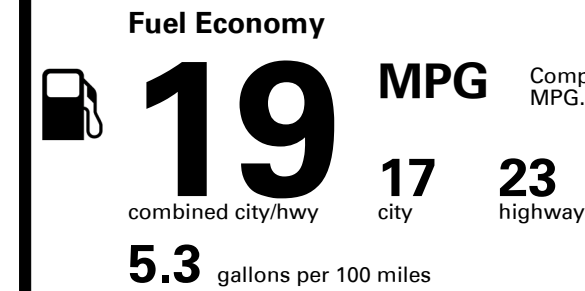

EPA DOT Fuel Economy and Environment

Gasoline Vehicle

Compact Cars range from 17 to 116 MPG. The best vehicle rates 146 MPGe.

You spend $8,000
more in fuel costs over 5 years
compared to the average new vehicle.

Annual fuel cost $3,300

Fuel Economy & Greenhouse Gas Rating (tailpipe only)