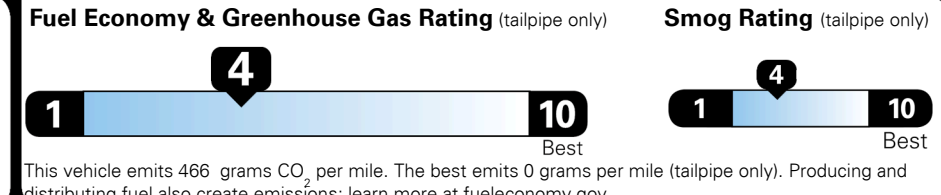

Additional Standard Features

- Carpeted Floor Mats

Full Tank of Gas

GENESIS WARRANTY

- 5-year / 60,000-mile New Vehicle Warranty*
- 10-year / 100,000-mile Powertrain Warranty*
- 7-year / Unlimited-mile Anti-perforation Warranty*
- Limited warranties, see dealer for details

Manufacturer's Suggested Retail Price: $55,600.00

ADDED FEATURES:

- *KAWAH BLUE(BLE) Paint $650.00
- Accessories
- *Cargo Blocks $40.00
- *Reversible Cargo Tray $195.00
- *First Aid Kit $65.00
- *Mudguards $170.00
- *NFC Key Card $30.00

SOLD TO: VA707 SHIPPED TO: VA707
GENESIS OF VIRGINIA BEACH
3736 SENTARA WAY
VIRGINIA BEACH VA 23452

VIN: KMTG54SE7TU171634	EXTERIOR COLOR: KAWAH BLUE	INTERIOR/SEAT COLOR: FOG GRAY TWO TONE/FOG
MODEL: R0472A65	PORT OF ENTRY: PH	TRANSPORT: TRUCK
EMISSIONS: This vehicle is certified to meet emission requirements in all 50 states		ACCESSORY WEIGHT: 11 lbs./ 5 kgs.

Inland Freight & Handling : $1,395.00

TOTAL PRICE: $58,145.00

43 A 0596QDIVIN

EPA DOT Fuel Economy and Environment

Gasoline Vehicle

Fuel Economy

19 MPG
combined city/hwy

17 MPG
city

23 MPG
highway

5.3 gallons per 100 miles

Compact Cars range from 17 to 116 MPG. The best vehicle rates 146 MPGe.

You spend $8,000
more in fuel costs over 5 years compared to the average new vehicle.

Annual fuel cost $3,300

Actual results will vary for many reasons, including driving conditions and how you drive and maintain your vehicle. The average new vehicle gets 29 MPG and costs $8,500 to fuel over 5 years. Cost estimates are based on 15,000 miles per year at $ 4.15 per gallon. MPGe is miles per gasoline gallon equivalent. Vehicle emissions are a significant cause of climate change and smog.

fueleconomy.gov
Calculate personalized estimates and compare vehicles

GOVERNMENT 5-STAR SAFETY RATINGS

This vehicle has not been rated by the government for overall vehicle score, frontal crash, side crash or rollover risk.

Source: National Highway Traffic Safety Administration (NHTSA).
www.safercar.gov or 1-888-327-4236

Manufacturer's suggested retail price includes manufacturer's recommended pre-delivery service. Gasoline license and title fees state and local taxes and dealer installed options and accessories are not included in the manufacturer's suggested retail price. This label has been affixed to this vehicle by Genesis Motor America, pursuant to the requirements of 15 U.S.C. 1231 et seq. which prohibits its removal or alteration prior to delivery to the ultimate purchaser.

PARTS CONTENT INFORMATION

FOR VEHICLES IN THIS CARLINE: U.S./CANADIAN PARTS CONTENT: 5 %
MAJOR SOURCES OF FOREIGN PARTS CONTENT: KOREA: 80 %
FOR THIS VEHICLE: FINAL ASSEMBLY POINT: ULSAN, KOREA
COUNTRY OF ORIGIN:

ENGINE: KOREA **TRANSMISSION: KOREA**
Note: Parts content does not include final assembly, distribution, or other non-parts costs.