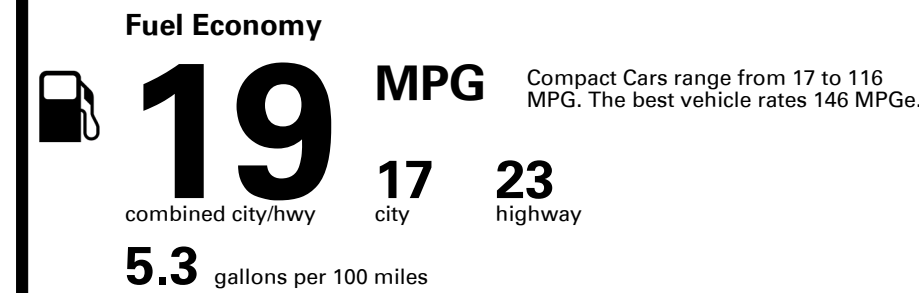

TOTAL PRICE: \$59,435.00

EPA DOT Fuel Economy and Environment

Gasoline Vehicle

You spend \$7,250
more in fuel costs over 5 years
 compared to the average new vehicle.

Annual fuel cost \$3,350

Fuel Economy & Greenhouse Gas Rating (tailpipe only)