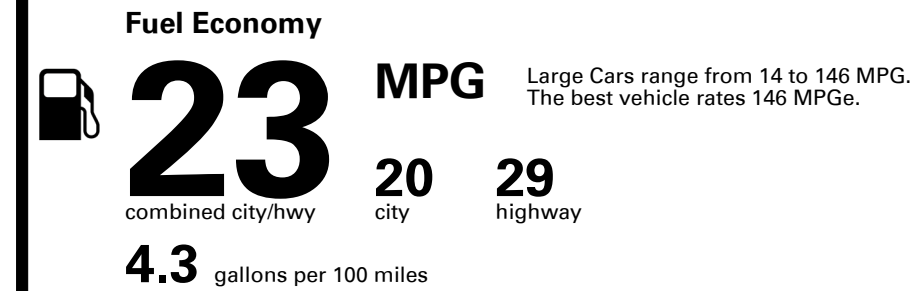

SOLD TO: VA707
GENESIS OF VIRGINIA BEACH
3736 SENTARA WAY
VIRGINIA BEACH VA 23452

SHIPPED TO: VA707

Inland Freight & Handling : \$1,495.00

VIN: KMTGC4SCXTU327797	EXTERIOR COLOR: CERES BLUE	INTERIOR/SEAT COLOR: VANILLA BEIGE/ASH
MODEL: S1442A45	PORT OF ENTRY: PH	TRANSPORT: TRUCK
EMISSIONS: This vehicle is certified to meet emission requirements in all 50 states		ACCESSORY WEIGHT: 14 lbs./ 7 kgs.

TOTAL PRICE: \$72,495.00

EPA DOT Fuel Economy and Environment

Gasoline Vehicle

You spend \$5,000
more in fuel costs over 5 years compared to the average new vehicle.

Annual fuel cost \$2,700

Fuel Economy & Greenhouse Gas Rating (tailpipe only)