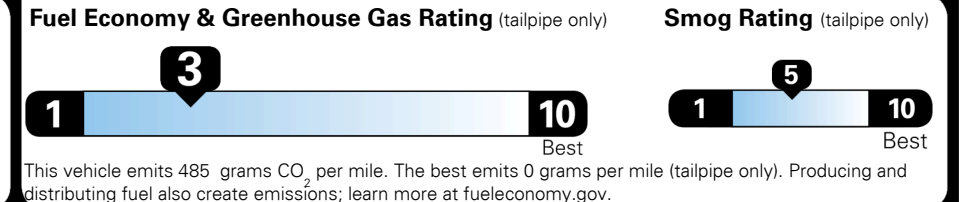

3.5T PRESTIGE BLACK FEATURES

- 20" Black Alloy Wheels w/ Floating Center Caps
- Dark Headlamp Bezels, Exterior Trim, & Badging
- Nappa Leather w/ Exclusive Quilting
- Dark Interior Trim w/ Black Ash Wood

Full Tank of Gas

GENESIS WARRANTY

- 5-year/60,000-mile New Vehicle Warranty*
- 10-year/100,000-mile Powertrain Warranty*
- 7-year/Unlimited-mile Anti-perforation Warranty*
- Limited warranties, see retailer for details

Manufacturer's Suggested Retail Price: $79,350.00

ADDED FEATURES:

- *VIK BLACK(PH3) Paint $650.00

SOLD TO: VA702   **SHIPPED TO: VA702**
GENESIS OF SPRINGFIELD
7615 LOISDALE ROAD
SPRINGFIELD VA 22150

VIN: KMTGF4SD2TU310251	EXTERIOR COLOR: VIK BLACK	INTERIOR/SEAT COLOR: OBSIDIAN BLACK/OBSIDIAN
MODEL: S14B2A65	PORT OF ENTRY: PH	TRANSPORT: TRUCK
EMISSIONS: This vehicle is certified to meet emission requirements in all 50 states		ACCESSORY WEIGHT: 0 lbs./ 0 kgs.

Inland Freight & Handling : $1,495.00

TOTAL PRICE: $81,495.00

253 A 2636QTRAVI

EPA DOT Fuel Economy and Environment

Gasoline Vehicle

Fuel Economy

18 MPG
combined city/hwy

15 MPG
city

24 MPG
highway

5.6 gallons per 100 miles

Large Cars range from 14 to 146 MPG. The best vehicle rates 146 MPG.

You spend $8,750
more in fuel costs over 5 years compared to the average new vehicle.

Annual fuel cost $3,450

Actual results will vary for many reasons, including driving conditions and how you drive and maintain your vehicle. The average new vehicle gets 29 MPG and costs $8,500 to fuel over 5 years. Cost estimates are based on 15,000 miles per year at $ 4.15 per gallon. MPG is miles per gasoline gallon equivalent. Vehicle emissions are a significant cause of climate change and smog.

fueleconomy.gov
Calculate personalized estimates and compare vehicles

GOVERNMENT 5-STAR SAFETY RATINGS

Overall Vehicle Score ★ ★ ★ ★ ★

Based on the combined rating of frontal, side and rollover. Should ONLY be compared to other vehicles of similar size and weight.

Frontal Crash	Driver Passenger	★ ★ ★ ★ ★
Based on the risk of injury in a frontal impact. Should ONLY be compared to other vehicles of similar size and weight.		
Side Crash	Front seat Rear seat	★ ★ ★ ★ ★
Based on the risk of injury in a side impact.		
Rollover		★ ★ ★ ★ ★
Based on the risk of rollover in a single-vehicle crash.		

Manufacturer's suggested retail price includes manufacturer's recommended pre-delivery service. Gasoline license and title fees state and local taxes and dealer installed options and accessories are not included in the manufacturer's suggested retail price. This label has been affixed to this vehicle by Genesis Motor America, pursuant to the requirements of 15 U.S.C. 1231 et seq. which prohibits its removal or alteration prior to delivery to the ultimate purchaser.

Star ratings range from 1 to 5 stars (★★★★★) with 5 being the highest.
Source: National Highway Traffic Safety Administration (NHTSA).
www.safercar.gov or 1-888-327-4236

PARTS CONTENT INFORMATION

FOR VEHICLES IN THIS CARLINE: U.S./CANADIAN PARTS CONTENT: 3 %

MAJOR SOURCES OF FOREIGN PARTS CONTENT: KOREA: 80 %

FOR THIS VEHICLE: FINAL ASSEMBLY POINT: ULSAN, KOREA

COUNTRY OF ORIGIN:

ENGINE: KOREA   TRANSMISSION: KOREA

Note: Parts content does not include final assembly, distribution, or other non-parts costs.