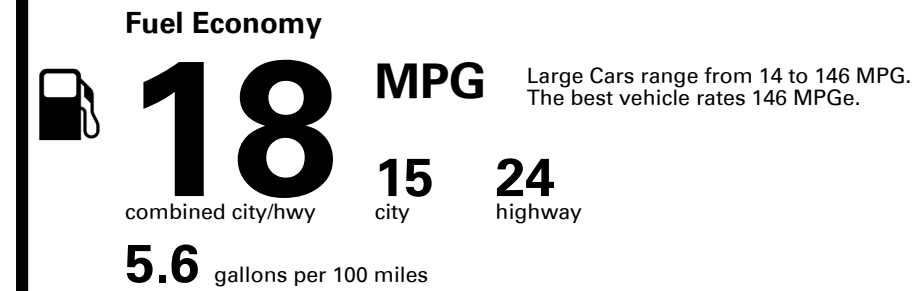

Inland Freight & Handling : \$1,495.00

TOTAL PRICE: \$81,735.00

EPA DOT Fuel Economy and Environment

Gasoline Vehicle

You spend \$8,750
more in fuel costs over 5 years
 compared to the average new vehicle.

Annual fuel cost \$3,450

Fuel Economy & Greenhouse Gas Rating (tailpipe only)

Smog Rating (tailpipe only)

This vehicle emits 485 grams CO₂ per mile. The best emits 0 grams per mile (tailpipe only). Producing and distributing fuel also create emissions; learn more at fueleconomy.gov.