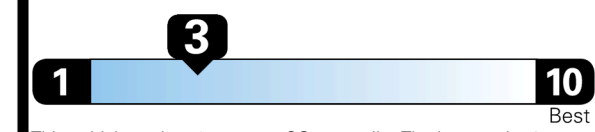

Fuel Economy & Greenhouse Gas Rating (tailpipe only)