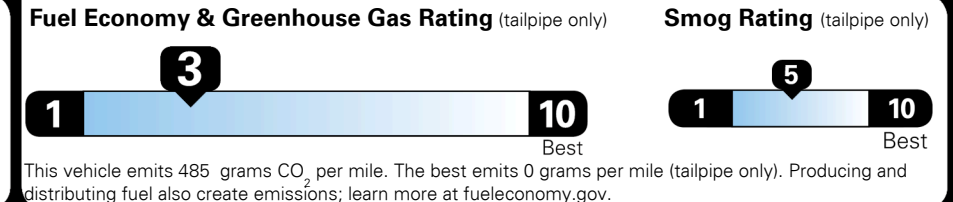

MULTIMEDIA & CONNECTIVITY

- 27" OLED Instrument Cluster & Navigation
- SiriusXM® Radio w/ 90-day trial subscription; Not Available in AK & HI
- Wireless Apple CarPlay® & Android Auto™
- Bang & Olufsen® Premium Audio
- Genesis Digital Key
- Wireless Device Charger - Front

Full Tank of Gas

GENESIS WARRANTY

- 5-year/60,000-mile New Vehicle Warranty*
- 10-year/100,000-mile Powertrain Warranty*
- 7-year/Unlimited-mile Anti-perforation Warranty*
- Limited warranties, see retailer for details

Manufacturer's Suggested Retail Price: $78,350.00

ADDED FEATURES:

- *CERES BLUE(ASA) Paint $650.00

SOLD TO: VA707
GENESIS OF VIRGINIA BEACH
3736 SENTARA WAY
VIRGINIA BEACH VA 23452

SHIPPED TO: VA707

VIN: KMTGG4SD3TU336337	EXTERIOR COLOR: CERES BLUE	INTERIOR/SEAT COLOR: VANILLA BEIGE/ASH
MODEL: S1492A65	PORT OF ENTRY: PH	TRANSPORT: TRUCK
EMISSIONS: This vehicle is certified to meet emission requirements in all 50 states		ACCESSORY WEIGHT: 0 lbs./ 0 kgs.

Inland Freight & Handling : $1,495.00

TOTAL PRICE: $80,495.00

EPA DOT Fuel Economy and Environment

Gasoline Vehicle

Fuel Economy

18 MPG
combined city/hwy

15 MPG
city

24 MPG
highway

5.6 gallons per 100 miles

Large Cars range from 14 to 146 MPG. The best vehicle rates 146 MPG.

You spend $8,750
more in fuel costs over 5 years compared to the average new vehicle.

Annual fuel cost $3,450

Actual results will vary for many reasons, including driving conditions and how you drive and maintain your vehicle. The average new vehicle gets 29 MPG and costs $8,500 to fuel over 5 years. Cost estimates are based on 15,000 miles per year at $ 4.15 per gallon. MPGe is miles per gasoline gallon equivalent. Vehicle emissions are a significant cause of climate change and smog.

fueleconomy.gov
Calculate personalized estimates and compare vehicles

GOVERNMENT 5-STAR SAFETY RATINGS

Overall Vehicle Score ★ ★ ★ ★ ★

Based on the combined rating of frontal, side and rollover. Should ONLY be compared to other vehicles of similar size and weight.

Frontal Crash	Driver Passenger	★ ★ ★ ★ ★
Based on the risk of injury in a frontal impact. Should ONLY be compared to other vehicles of similar size and weight.		
Side Crash	Front seat Rear seat	★ ★ ★ ★ ★
Based on the risk of injury in a side impact.		
Rollover		★ ★ ★ ★ ★
Based on the risk of rollover in a single-vehicle crash.		

Manufacturer's suggested retail price includes manufacturer's recommended pre-delivery service. Gasoline license and title fees state and local taxes and dealer installed options and accessories are not included in the manufacturer's suggested retail price. This label has been affixed to this vehicle by Genesis Motor America, pursuant to the requirements of 15 U.S.C. 1231 et seq. which prohibits its removal or alteration prior to delivery to the ultimate purchaser.

Star ratings range from 1 to 5 stars (★★★★★) with 5 being the highest.
Source: National Highway Traffic Safety Administration (NHTSA).
www.safercar.gov or 1-888-327-4236

PARTS CONTENT INFORMATION

FOR VEHICLES IN THIS CARLINE: U.S./CANADIAN PARTS CONTENT: 3 %

MAJOR SOURCES OF FOREIGN PARTS CONTENT: KOREA: 80 %

FOR THIS VEHICLE: FINAL ASSEMBLY POINT: ULSAN, KOREA

COUNTRY OF ORIGIN:

ENGINE: KOREA TRANSMISSION: KOREA

Note: Parts content does not include final assembly, distribution, or other non-parts costs.