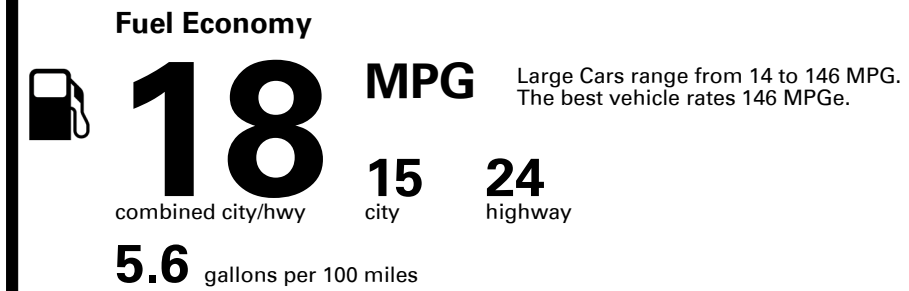

Inland Freight & Handling : \$1,495.00

TOTAL PRICE: \$80,495.00

EPA DOT Fuel Economy and Environment

Gasoline Vehicle

You spend \$8,750
more in fuel costs over 5 years compared to the average new vehicle.

Annual fuel cost \$3,450

Fuel Economy & Greenhouse Gas Rating (tailpipe only)

Smog Rating (tailpipe only)

This vehicle emits 485 grams CO₂ per mile. The best emits 0 grams per mile (tailpipe only). Producing and distributing fuel also create emissions; learn more at fueleconomy.gov.