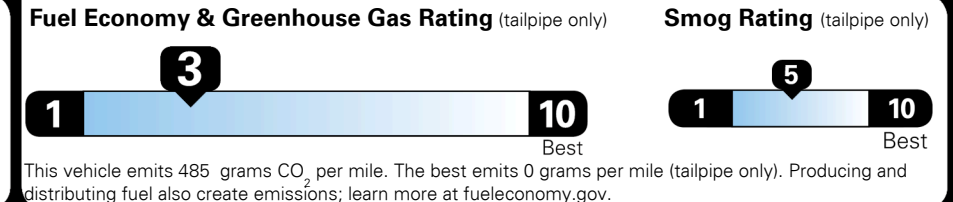

EPA DOT Fuel Economy and Environment

Gasoline Vehicle

Fuel Economy

18 MPG
combined city/hwy

15 MPG
city

24 MPG
highway

5.6 gallons per 100 miles

Large Cars range from 14 to 146 MPG. The best vehicle rates 146 MPGe.

You spend $8,750
more in fuel costs over 5 years compared to the average new vehicle.

Annual fuel cost $3,450