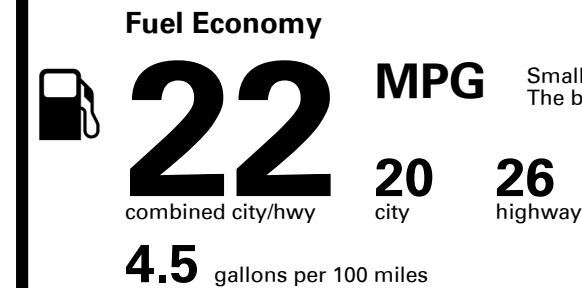

## EPA DOT Fuel Economy and Environment

Gasoline Vehicle

Small SUVs range from 14 to 125 MPG. The best vehicle rates 146 MPGe.

**You spend \$5,750**  
 more in fuel costs over 5 years compared to the average new vehicle.