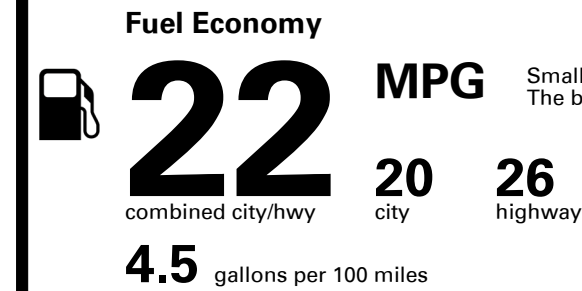

## EPA DOT Fuel Economy and Environment

Gasoline Vehicle

Small SUVs range from 14 to 125 MPG. The best vehicle rates 146 MPGe.

**You spend \$5,750 more in fuel costs over 5 years** compared to the average new vehicle.