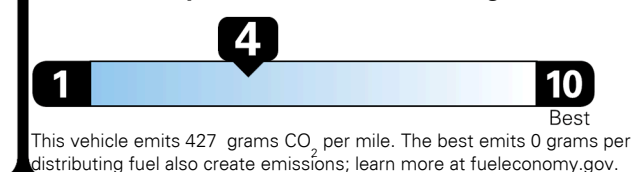

TOTAL PRICE: \$76,420.00

EPA DOT Fuel Economy and Environment

Gasoline Vehicle

Fuel Economy

21 MPG
combined city/hwy

19 MPG
city

24 MPG
highway

4.8 gallons per 100 miles

Standard SUVs range from 12 to 115 MPG. The best vehicle rates 146 MPGe.

You spend \$6,250
more in fuel costs over 5 years compared to the average new vehicle.

Annual fuel cost \$2,950

Fuel Economy & Greenhouse Gas Rating (tailpipe only)