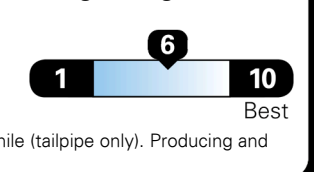

Actual results will vary for many reasons, including driving conditions and how you drive and maintain your vehicle. The average new vehicle gets 29 MPG and costs $8,500 to fuel over 5 years. Cost estimates are based on 15,000 miles per year at $ 4.15 per gallon. MPGe is miles per gasoline gallon equivalent. Vehicle emissions are a significant cause of climate change and smog.

fueleconomy.gov

Calculate personalized estimates and compare vehicles