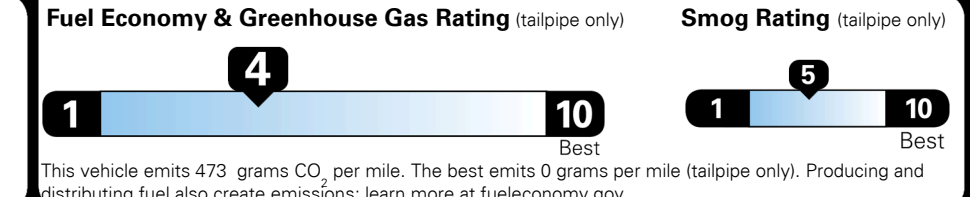

TOTAL PRICE: \$85,925.00

EPA DOT Fuel Economy and Environment

Gasoline Vehicle

Fuel Economy

19 MPG
combined city/hwy

16 MPG
city

22 MPG
highway

5.3 gallons per 100 miles

Standard SUVs range from 12 to 115 MPG. The best vehicle rates 146 MPGe.

You spend \$8,000
more in fuel costs over 5 years compared to the average new vehicle.

Annual fuel cost \$3,300

Actual results will vary for many reasons, including driving conditions and how you drive and maintain your vehicle. The average new vehicle gets 29 MPG and costs \$8,500 to fuel over 5 years. Cost estimates are based on 15,000 miles per year at \$ 4.15 per gallon. MPGe is miles per gasoline gallon equivalent. Vehicle emissions are a significant cause of climate change and smog.