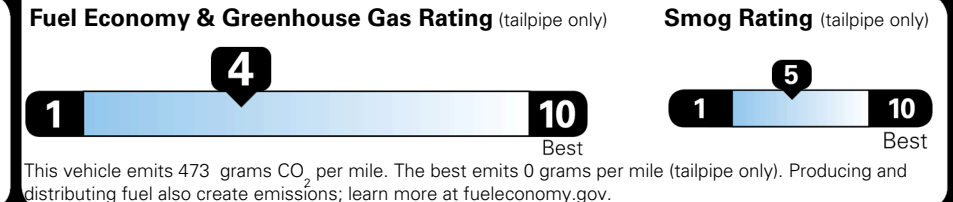

Full Tank of Gas

GENESIS WARRANTY

- 5-year/60,000-mile New Vehicle Warranty*
- 10-year/100,000-mile Powertrain Warranty*
- 7-year/Unlimited-mile Anti-perforation Warranty*
- Limited warranties, see retailer for details

Manufacturer's Suggested Retail Price: $83,250.00

ADDED FEATURES:

- *UYUNI WHITE(UYH) Paint $650.00
- Accessories
- *Mudguards $170.00
- *Fragrance Cartridges $160.00
- *Roadside Assistance Kit $105.00
- *Cargo Net $80.00
- *NFC Key Card $30.00

SOLD TO: VA707
GENESIS OF VIRGINIA BEACH
3736 SENTARA WAY
VIRGINIA BEACH VA 23452

SHIPPED TO: VA707

VIN: KMUHCESCXTU344671	EXTERIOR COLOR: UYUNI WHITE	INTERIOR/SEAT COLOR: OBSIDIAN BLACK/OBSIDIAN
MODEL: 8SBAAJ9GW5A5	PORT OF ENTRY: PH	TRANSPORT: TRUCK
EMISSIONS: This vehicle is certified to meet emission requirements in all 50 states		ACCESSORY WEIGHT: 7 lbs./ 3 kgs.

Inland Freight & Handling : $1,495.00

TOTAL PRICE: $85,940.00

EPA DOT Fuel Economy and Environment

Gasoline Vehicle

Fuel Economy

19 MPG
combined city/hwy

16 MPG
city

22 MPG
highway

5.3 gallons per 100 miles

Standard SUVs range from 12 to 115 MPG. The best vehicle rates 146 MPGe.

You spend $8,000
more in fuel costs over 5 years compared to the average new vehicle.

Annual fuel cost $3,300

Actual results will vary for many reasons, including driving conditions and how you drive and maintain your vehicle. The average new vehicle gets 29 MPG and costs $8,500 to fuel over 5 years. Cost estimates are based on 15,000 miles per year at $ 4.15 per gallon. MPGe is miles per gasoline gallon equivalent. Vehicle emissions are a significant cause of climate change and smog.

fueleconomy.gov
Calculate personalized estimates and compare vehicles

GOVERNMENT 5-STAR SAFETY RATINGS

Overall Vehicle Score ★ ★ ★ ★ ★

Based on the combined rating of frontal, side and rollover. Should ONLY be compared to other vehicles of similar size and weight.

Frontal Crash	Driver Passenger	★ ★ ★ ★
Based on the risk of injury in a frontal impact. Should ONLY be compared to other vehicles of similar size and weight.		
Side Crash	Front seat Rear seat	★ ★ ★ ★ ★
Based on the risk of injury in a side impact.		
Rollover		★ ★ ★ ★
Based on the risk of rollover in a single-vehicle crash.		

Manufacturer's suggested retail price includes manufacturer's recommended pre-delivery service. Gasoline license and title fees state and local taxes and dealer installed options and accessories are not included in the manufacturer's suggested retail price. This label has been affixed to this vehicle by Genesis Motor America, pursuant to the requirements of 15 U.S.C. 1231 et seq. which prohibits its removal or alteration prior to delivery to the ultimate purchaser.

Star ratings range from 1 to 5 stars (★★★★★) with 5 being the highest.
Source: National Highway Traffic Safety Administration (NHTSA).
www.safercar.gov or 1-888-327-4236

PARTS CONTENT INFORMATION

FOR VEHICLES IN THIS CARLINE: U.S./CANADIAN PARTS CONTENT: 3 %

MAJOR SOURCES OF FOREIGN PARTS CONTENT: KOREA: 80 %

FOR THIS VEHICLE: FINAL ASSEMBLY POINT: ULSAN, KOREA

COUNTRY OF ORIGIN:

ENGINE: KOREA TRANSMISSION: KOREA

Note: Parts content does not include final assembly, distribution, or other non-parts costs.