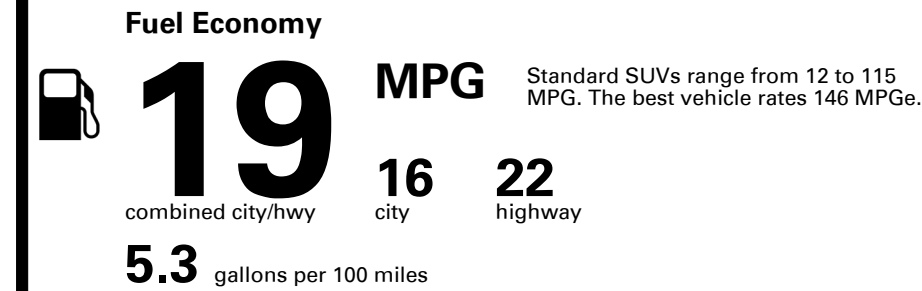

Inland Freight & Handling : \$1,495.00

TOTAL PRICE: \$79,770.00

EPA DOT Fuel Economy and Environment

Gasoline Vehicle

You spend \$8,000
more in fuel costs over 5 years compared to the average new vehicle.