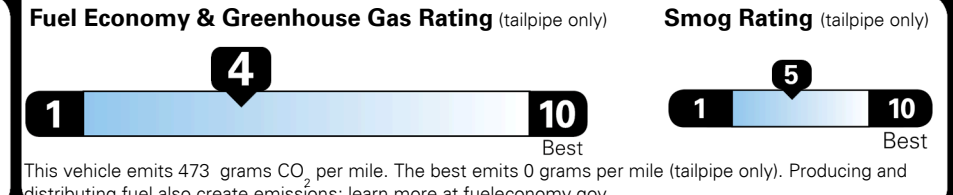

Full Tank of Gas

GENESIS WARRANTY

- 5-year/60,000-mile New Vehicle Warranty*
- 10-year/100,000-mile Powertrain Warranty*
- 7-year/Unlimited-mile Anti-perforation Warranty*
- Limited warranties, see retailer for details

Manufacturer's Suggested Retail Price: $75,950.00

ADDED FEATURES:

- *MAKALU GRAY(NCM) Paint $650.00
- Accessories
- *Cargo Net $80.00
- *Crossbars $520.00
- *First Aid Kit $65.00
- *Fragrance Cartridges $160.00
- *NFC Key Card $30.00

SOLD TO: VA707 SHIPPED TO: VA707
GENESIS OF VIRGINIA BEACH
3736 SENTARA WAY
VIRGINIA BEACH VA 23452

VIN: KMUHDESC6TU337892	EXTERIOR COLOR: MAKALU GRAY	INTERIOR/SEAT COLOR: OBSIDIAN BLACK/OBSIDIAN
MODEL: V0482A65	PORT OF ENTRY: PH	TRANSPORT: TRUCK
EMISSIONS: This vehicle is certified to meet emission requirements in all 50 states		ACCESSORY WEIGHT: 11 lbs./ 5 kgs.

Inland Freight & Handling : $1,495.00

TOTAL PRICE: $78,950.00

EPA DOT Fuel Economy and Environment

Gasoline Vehicle

Fuel Economy

19 MPG
combined city/hwy

16 MPG
city

22 MPG
highway

5.3 gallons per 100 miles

Standard SUVs range from 12 to 115 MPG. The best vehicle rates 146 MPGe.

You spend $8,000
more in fuel costs over 5 years compared to the average new vehicle.

Annual fuel cost $3,300

Actual results will vary for many reasons, including driving conditions and how you drive and maintain your vehicle. The average new vehicle gets 29 MPG and costs $8,500 to fuel over 5 years. Cost estimates are based on 15,000 miles per year at $ 4.15 per gallon. MPGe is miles per gasoline gallon equivalent. Vehicle emissions are a significant cause of climate change and smog.

fueleconomy.gov

Calculate personalized estimates and compare vehicles

GOVERNMENT 5-STAR SAFETY RATINGS

Overall Vehicle Score ★ ★ ★ ★ ★

Based on the combined rating of frontal, side and rollover. Should ONLY be compared to other vehicles of similar size and weight.

Frontal Crash	Driver Passenger	★ ★ ★ ★ ★
Based on the risk of injury in a frontal impact. Should ONLY be compared to other vehicles of similar size and weight.		
Side Crash	Front seat Rear seat	★ ★ ★ ★ ★
Based on the risk of injury in a side impact.		
Rollover		★ ★ ★ ★
Based on the risk of rollover in a single-vehicle crash.		

Star ratings range from 1 to 5 stars (★★★★★) with 5 being the highest.
Source: National Highway Traffic Safety Administration (NHTSA).
www.safercar.gov or 1-888-327-4236

Manufacturer's suggested retail price includes manufacturer's recommended pre-delivery service. Gasoline license and title fees state and local taxes and dealer installed options and accessories are not included in the manufacturer's suggested retail price. This label has been affixed to this vehicle by Genesis Motor America, pursuant to the requirements of 15 U.S.C. 1231 et seq. which prohibits its removal or alteration prior to delivery to the ultimate purchaser.

PARTS CONTENT INFORMATION

FOR VEHICLES IN THIS CARLINE: U.S./CANADIAN PARTS CONTENT: 3 %

MAJOR SOURCES OF FOREIGN PARTS CONTENT: KOREA: 80 %

FOR THIS VEHICLE: FINAL ASSEMBLY POINT: ULSAN, KOREA

COUNTRY OF ORIGIN:

ENGINE: KOREA TRANSMISSION: KOREA

Note: Parts content does not include final assembly, distribution, or other non-parts costs.