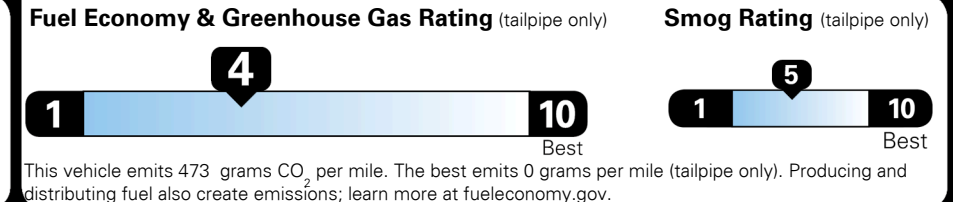

Full Tank of Gas

GENESIS WARRANTY

- 5-year/60,000-mile New Vehicle Warranty*
- 10-year/100,000-mile Powertrain Warranty*
- 7-year/Unlimited-mile Anti-perforation Warranty*
- Limited warranties, see retailer for details

Manufacturer's Suggested Retail Price: $75,950.00

ADDED FEATURES:

- *VIK BLACK(PH3) Paint $650.00
- *Cargo Blocks $40.00
- *Cargo Net $80.00
- *First Aid Kit $65.00
- *All Season Fitted Liners $235.00
- *Fragrance Cartridges $160.00
- *NFC Key Card $30.00
- *Floating Wheel Cap $215.00

SOLD TO: VA707   **SHIPPED TO: VA707**
GENESIS OF VIRGINIA BEACH
3736 SENTARA WAY
VIRGINIA BEACH VA 23452

VIN: KMUHDESC9TU329205	EXTERIOR COLOR: VIK BLACK	INTERIOR/SEAT COLOR: OBSIDIAN BLACK/OBSIDIAN
MODEL: V0482A65	PORT OF ENTRY: PH	TRANSPORT: TRUCK
EMISSIONS: This vehicle is certified to meet emission requirements in all 50 states		ACCESSORY WEIGHT: 16 lbs./ 7 kgs.

Inland Freight & Handling : $1,495.00

TOTAL PRICE: $78,920.00

EPA DOT Fuel Economy and Environment

Gasoline Vehicle

Fuel Economy

19 MPG
combined city/hwy

16 MPG
city

22 MPG
highway

5.3 gallons per 100 miles

Standard SUVs range from 12 to 115 MPG. The best vehicle rates 146 MPGe.

You spend $8,000
more in fuel costs over 5 years compared to the average new vehicle.

Annual fuel cost $3,300

Actual results will vary for many reasons, including driving conditions and how you drive and maintain your vehicle. The average new vehicle gets 29 MPG and costs $8,500 to fuel over 5 years. Cost estimates are based on 15,000 miles per year at $ 4.15 per gallon. MPGe is miles per gasoline gallon equivalent. Vehicle emissions are a significant cause of climate change and smog.

fueleconomy.gov
Calculate personalized estimates and compare vehicles

GOVERNMENT 5-STAR SAFETY RATINGS

Overall Vehicle Score ★ ★ ★ ★ ★

Based on the combined rating of frontal, side and rollover. Should ONLY be compared to other vehicles of similar size and weight.

Frontal Crash	Driver Passenger	★ ★ ★ ★
Based on the risk of injury in a frontal impact. Should ONLY be compared to other vehicles of similar size and weight.		
Side Crash	Front seat Rear seat	★ ★ ★ ★ ★
Based on the risk of injury in a side impact.		
Rollover		★ ★ ★ ★
Based on the risk of rollover in a single-vehicle crash.		

Manufacturer's suggested retail price includes manufacturer's recommended pre-delivery service. Gasoline license and title fees state and local taxes and dealer installed options and accessories are not included in the manufacturer's suggested retail price. This label has been affixed to this vehicle by Genesis Motor America, pursuant to the requirements of 15 U.S.C. 1231 et seq. which prohibits its removal or alteration prior to delivery to the ultimate purchaser.

Star ratings range from 1 to 5 stars (★★★★★) with 5 being the highest.
Source: National Highway Traffic Safety Administration (NHTSA).
www.safercar.gov or 1-888-327-4236

PARTS CONTENT INFORMATION

FOR VEHICLES IN THIS CARLINE: U.S./CANADIAN PARTS CONTENT: 3 %

MAJOR SOURCES OF FOREIGN PARTS CONTENT: KOREA: 80 %

FOR THIS VEHICLE: FINAL ASSEMBLY POINT: ULSAN, KOREA

COUNTRY OF ORIGIN:

ENGINE: KOREA   TRANSMISSION: KOREA

Note: Parts content does not include final assembly, distribution, or other non-parts costs.