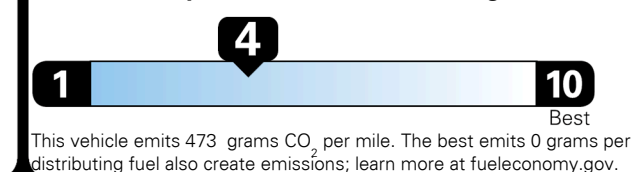

TOTAL PRICE: \$85,895.00

EPA DOT Fuel Economy and Environment

Gasoline Vehicle

Fuel Economy

19 MPG
combined city/hwy

16 MPG
city

22 MPG
highway

5.3 gallons per 100 miles

Standard SUVs range from 12 to 115 MPG. The best vehicle rates 146 MPG.

You spend \$8,000
more in fuel costs over 5 years compared to the average new vehicle.

Annual fuel cost \$3,300

Fuel Economy & Greenhouse Gas Rating (tailpipe only)