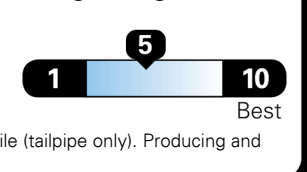

Actual results will vary for many reasons, including driving conditions and how you drive and maintain your vehicle. The average new vehicle gets 29 MPG and costs $8,500 to fuel over 5 years. Cost estimates are based on 15,000 miles per year at $ 4.15 per gallon. MPGe is miles per gasoline gallon equivalent. Vehicle emissions are a significant cause of climate change and smog.

fueleconomy.gov

Calculate personalized estimates and compare vehicles