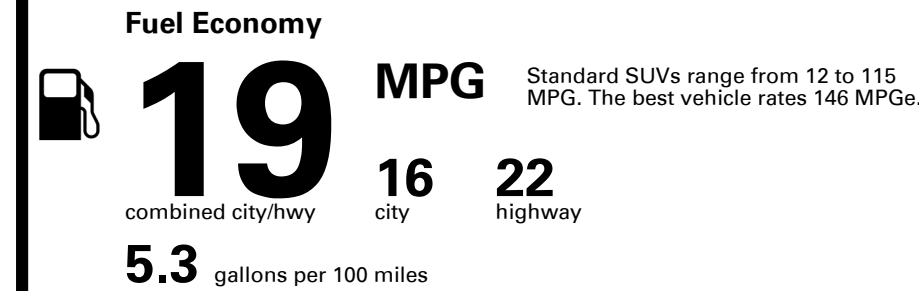

Inland Freight & Handling : \$1,495.00

TOTAL PRICE: \$84,675.00

EPA DOT Fuel Economy and Environment

Gasoline Vehicle

You spend \$8,000
more in fuel costs over 5 years
 compared to the average new vehicle.