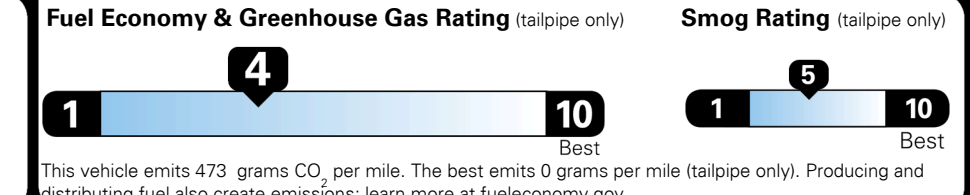

TOTAL PRICE: \$85,340.00

EPA DOT Fuel Economy and Environment

Gasoline Vehicle

Fuel Economy

19 MPG
 combined city/hwy

16 MPG
 city

22 MPG
 highway

5.3 gallons per 100 miles

Standard SUVs range from 12 to 115 MPG. The best vehicle rates 146 MPGe.

You spend \$8,000
 more in fuel costs over 5 years compared to the average new vehicle.

Annual fuel cost \$3,300

Actual results will vary for many reasons, including driving conditions and how you drive and maintain your vehicle. The average new vehicle gets 29 MPG and costs \$8,500 to fuel over 5 years. Cost estimates are based on 15,000 miles per year at \$ 4.15 per gallon. MPGe is miles per gasoline gallon equivalent. Vehicle emissions are a significant cause of climate change and smog.