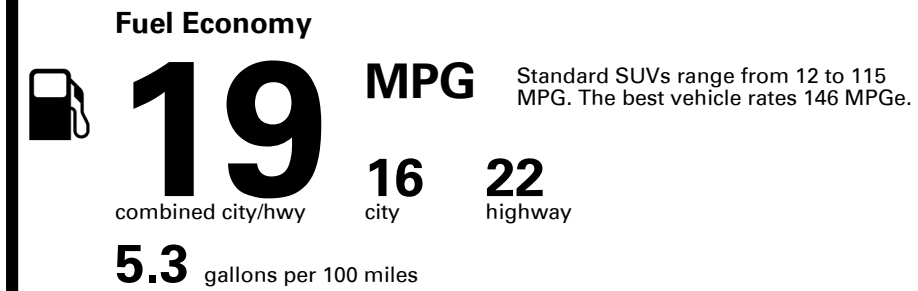

TOTAL PRICE: \$83,825.00

72 A 0976QMORNI

EPA DOT Fuel Economy and Environment

Gasoline Vehicle

You spend \$8,000
more in fuel costs over 5 years
compared to the average new vehicle.

Annual fuel cost \$3,300