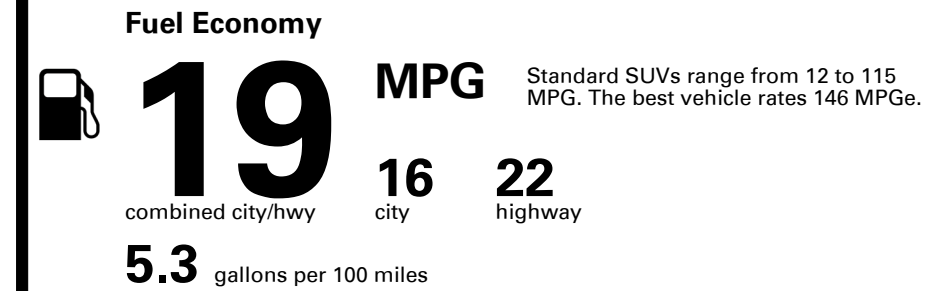

## EPA DOT Fuel Economy and Environment

Gasoline Vehicle

**You spend \$8,000**  
**more in fuel costs over 5 years**  
compared to the average new vehicle.

**Annual fuel cost \$3,300**

**Fuel Economy & Greenhouse Gas Rating** (tailpipe only)