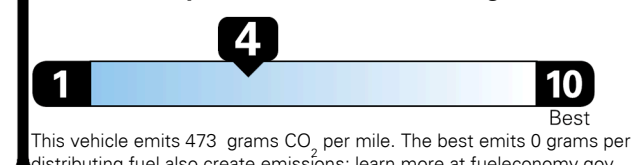

TOTAL PRICE: \$85,365.00

EPA DOT Fuel Economy and Environment

Gasoline Vehicle

Fuel Economy

19 MPG
combined city/hwy

16 MPG
city

22 MPG
highway

Standard SUVs range from 12 to 115 MPG. The best vehicle rates 146 MPGe.

5.3 gallons per 100 miles

You spend \$8,000
more in fuel costs over 5 years compared to the average new vehicle.

Annual fuel cost \$3,300

Fuel Economy & Greenhouse Gas Rating (tailpipe only)

Smog Rating (tailpipe only)