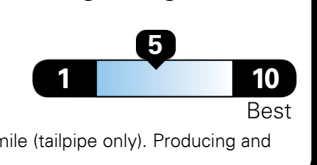

5.3 gallons per 100 miles

You spend \$8,000
more in fuel costs over 5 years compared to the average new vehicle.

Annual fuel cost \$3,300

Fuel Economy & Greenhouse Gas Rating (tailpipe only)

Smog Rating (tailpipe only)