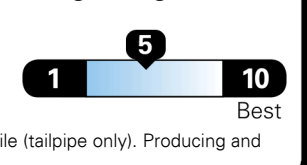

Actual results will vary for many reasons, including driving conditions and how you drive and maintain your vehicle. The average new vehicle gets 29 MPG and costs $8,500 to fuel over 5 years. Cost estimates are based on 15,000 miles per year at $ 4.15 per gallon. MPGe is miles per gasoline gallon equivalent. Vehicle emissions are a significant cause of climate change and smog.

fueleconomy.gov

Calculate personalized estimates and compare vehicles