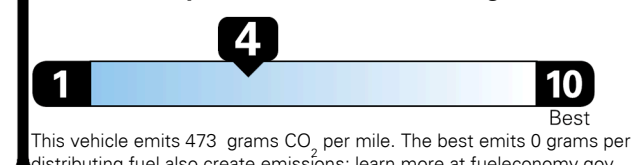

TOTAL PRICE: \$85,340.00

EPA DOT Fuel Economy and Environment

Gasoline Vehicle

Fuel Economy

19 MPG
combined city/hwy

16 MPG
city

22 MPG
highway

5.3 gallons per 100 miles

Standard SUVs range from 12 to 115 MPG. The best vehicle rates 146 MPGe.

You spend \$8,000
more in fuel costs over 5 years compared to the average new vehicle.

Annual fuel cost \$3,300

Fuel Economy & Greenhouse Gas Rating (tailpipe only)