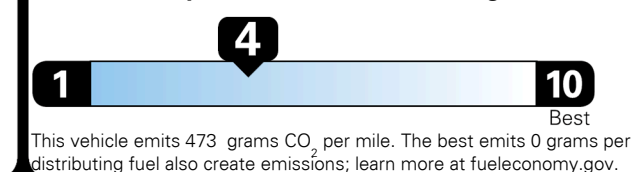

TOTAL PRICE: \$85,805.00

EPA DOT Fuel Economy and Environment

Gasoline Vehicle

Fuel Economy

19 MPG
combined city/hwy

16 MPG
city

22 MPG
highway

5.3 gallons per 100 miles

Standard SUVs range from 12 to 115 MPG. The best vehicle rates 146 MPGe.

You spend \$8,000
more in fuel costs over 5 years
compared to the average new vehicle.

Annual fuel cost \$3,300

Fuel Economy & Greenhouse Gas Rating (tailpipe only)