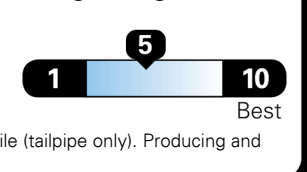

5.3 gallons per 100 miles

You spend \$8,000
more in fuel costs over 5 years compared to the average new vehicle.

Annual fuel cost \$3,300

Fuel Economy & Greenhouse Gas Rating (tailpipe only)

Smog Rating (tailpipe only)