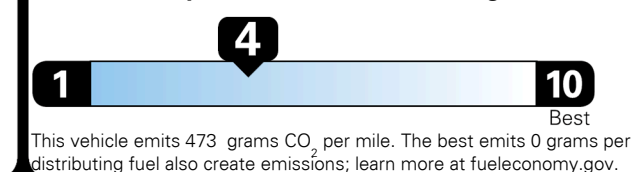

TOTAL PRICE: \$85,655.00

EPA DOT Fuel Economy and Environment

Gasoline Vehicle

Fuel Economy

19 MPG
combined city/hwy

16 MPG
city

22 MPG
highway

Standard SUVs range from 12 to 115 MPG. The best vehicle rates 146 MPGe.

5.3 gallons per 100 miles

You spend \$8,000
more in fuel costs over 5 years compared to the average new vehicle.

Annual fuel cost \$3,300

Fuel Economy & Greenhouse Gas Rating (tailpipe only)

Smog Rating (tailpipe only)