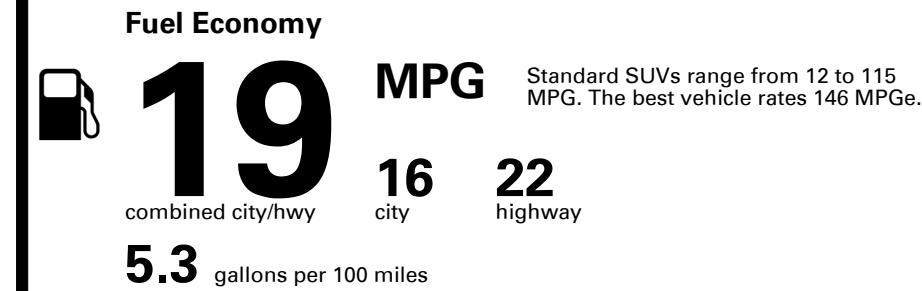

TOTAL PRICE: \$84,475.00

EPA DOT Fuel Economy and Environment

You spend \$8,000
 more in fuel costs over 5 years compared to the average new vehicle.

Annual fuel cost \$3,300

Fuel Economy & Greenhouse Gas Rating (tailpipe only)