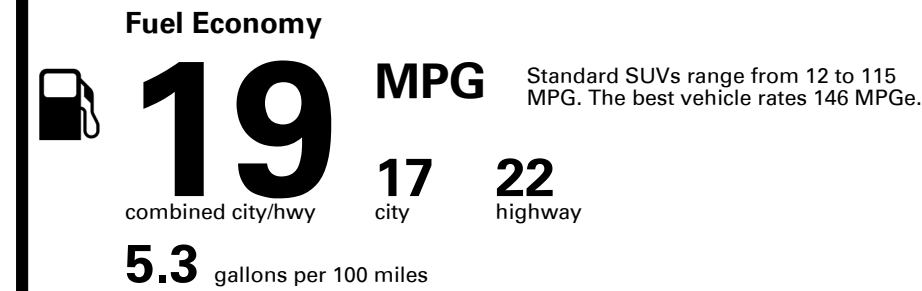

TOTAL PRICE: \$90,220.00

245 A 2556QMORNI

Inland Freight & Handling : \$1,495.00

EPA DOT Fuel Economy and Environment

Gasoline Vehicle

You spend \$8,000
 more in fuel costs over 5 years compared to the average new vehicle.