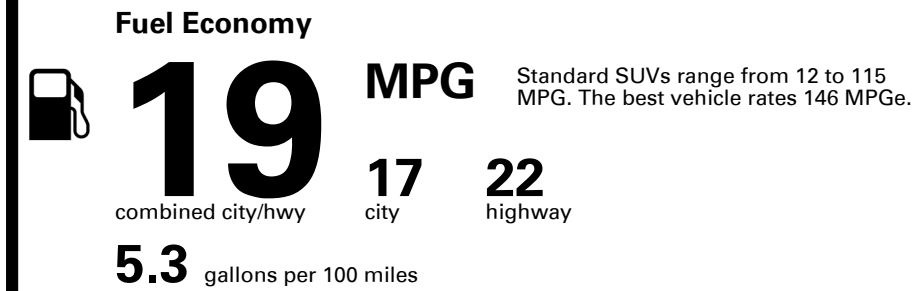

Inland Freight & Handling : \$1,495.00

TOTAL PRICE: \$90,275.00

275 A 2806HMORNI 385

EPA DOT Fuel Economy and Environment

Gasoline Vehicle

You spend
\$8,000
more in fuel costs
over 5 years
compared to the
average new vehicle.

Annual fuel cost
\$3,300

Fuel Economy & Greenhouse Gas Rating (tailpipe only)

Smog Rating (tailpipe only)

This vehicle emits 467 grams CO₂ per mile. The best emits 0 grams per mile (tailpipe only). Producing and distributing fuel also create emissions; learn more at fueleconomy.gov.