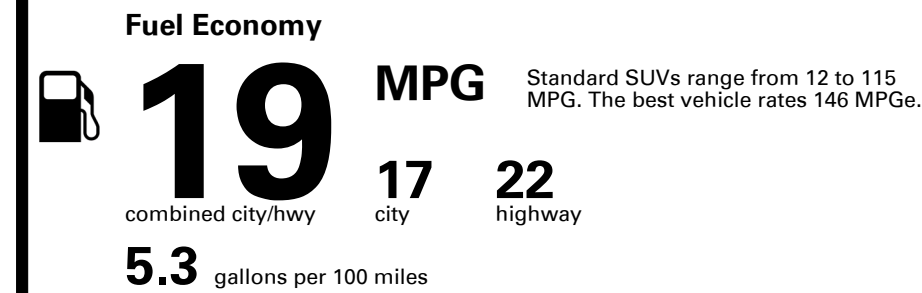

MULTIMEDIA & CONNECTIVITY

- 27" OLED Instrument Cluster & Navigation
- SiriusXM® Radio w/ 90-day trial subscription; Not Available in AK & HI
- Wireless Apple CarPlay® & Android Auto™
- Bang & Olufsen® Premium Audio
- Active Noise Control
- Genesis Digital Key
- Wireless Device Charger - Front

Full Tank of Gas

GENESIS WARRANTY

- 5-year/60,000-mile New Vehicle Warranty*
- 10-year/100,000-mile Powertrain Warranty*
- 7-year/Unlimited-mile Anti-perforation Warranty*
- Limited warranties, see retailer for details

Manufacturer's Suggested Retail Price: $87,650.00

ADDED FEATURES:

- *CAPRI BLUE(NRB) Paint $650.00

SOLD TO: VA707
GENESIS OF VIRGINIA BEACH
3736 SENTARA WAY
VIRGINIA BEACH VA 23452

SHIPPED TO: VA707

Inland Freight & Handling : $1,495.00

VIN: KMUJBESC4TU328468	EXTERIOR COLOR: CAPRI BLUE	INTERIOR/SEAT COLOR: ULTRAMARINE BLUE W/
MODEL: V04F2A65	PORT OF ENTRY: PH	TRANSPORT: TRUCK
EMISSIONS: This vehicle is certified to meet emission requirements in all 50 states		ACCESSORY WEIGHT: 1 lbs./ 0 kgs.

TOTAL PRICE: $89,795.00

EPA DOT Fuel Economy and Environment

Gasoline Vehicle

You spend $8,000
more in fuel costs over 5 years compared to the average new vehicle.

Annual fuel cost $3,300

Fuel Economy & Greenhouse Gas Rating (tailpipe only)

Smog Rating (tailpipe only)

This vehicle emits 467 grams CO₂ per mile. The best emits 0 grams per mile (tailpipe only). Producing and distributing fuel also create emissions; learn more at fueleconomy.gov.

Actual results will vary for many reasons, including driving conditions and how you drive and maintain your vehicle. The average new vehicle gets 29 MPG and costs $8,500 to fuel over 5 years. Cost estimates are based on 15,000 miles per year at $ 4.15 per gallon. MPGe is miles per gasoline gallon equivalent. Vehicle emissions are a significant cause of climate change and smog.

fueleconomy.gov

Calculate personalized estimates and compare vehicles

GOVERNMENT 5-STAR SAFETY RATINGS

Overall Vehicle Score ★ ★ ★ ★ ★

Based on the combined rating of frontal, side and rollover. Should ONLY be compared to other vehicles of similar size and weight.

Frontal Crash Driver ★ ★ ★ ★

Crash Passenger ★ ★ ★ ★

Based on the risk of injury in a frontal impact. Should ONLY be compared to other vehicles of similar size and weight.

Side Crash Front seat ★ ★ ★ ★ ★

Crash Rear seat ★ ★ ★ ★ ★

Based on the risk of injury in a side impact.

Rollover ★ ★ ★ ★

Based on the risk of rollover in a single-vehicle crash.

Star ratings range from 1 to 5 stars (★★★★★) with 5 being the highest.

Source: National Highway Traffic Safety Administration (NHTSA).

www.safercar.gov or 1-888-327-4236

Manufacturer's suggested retail price includes manufacturer's recommended pre-delivery service. Gasoline license and title fees state and local taxes and dealer installed options and accessories are not included in the manufacturer's suggested retail price. This label has been affixed to this vehicle by Genesis Motor America, pursuant to the requirements of 15 U.S.C. 1231 et seq. which prohibits its removal or alteration prior to delivery to the ultimate purchaser.

PARTS CONTENT INFORMATION

FOR VEHICLES IN THIS CARLINE: U.S./CANADIAN PARTS CONTENT: 3 %

MAJOR SOURCES OF FOREIGN PARTS CONTENT: KOREA: 80 %

FOR THIS VEHICLE: FINAL ASSEMBLY POINT: ULSAN, KOREA

COUNTRY OF ORIGIN:

ENGINE: KOREA TRANSMISSION: KOREA

Note: Parts content does not include final assembly, distribution, or other non-parts costs.